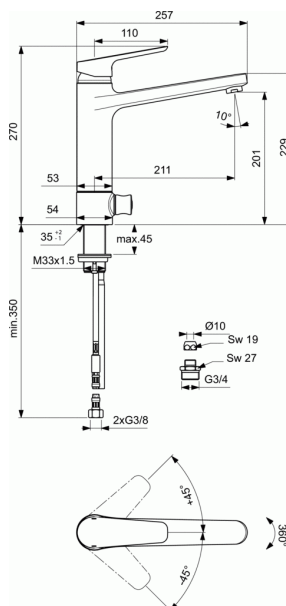

CERAPLAN III

One-hole kitchen mixer, with DWV

One-hole kitchen mixer, with DWV

- High attached cast spout
- With Dish Washer Valve
- Easy-Fix fixation
- Fixation allows up to 45 mm thickness on the boards
- Fixation - socket for Dish Washer Valve
- Check valve
- Flexible hoses G3/8" for water supply system connection
- 35 mm ceramic cartridge
- Hot water limiter
- Turn able 360°
- Brass cast body with spout 210 mm projection
- Metal handle with red and blue indicator
- Aerator Perlator
- Noise class 1
- Comply with EN817, NF