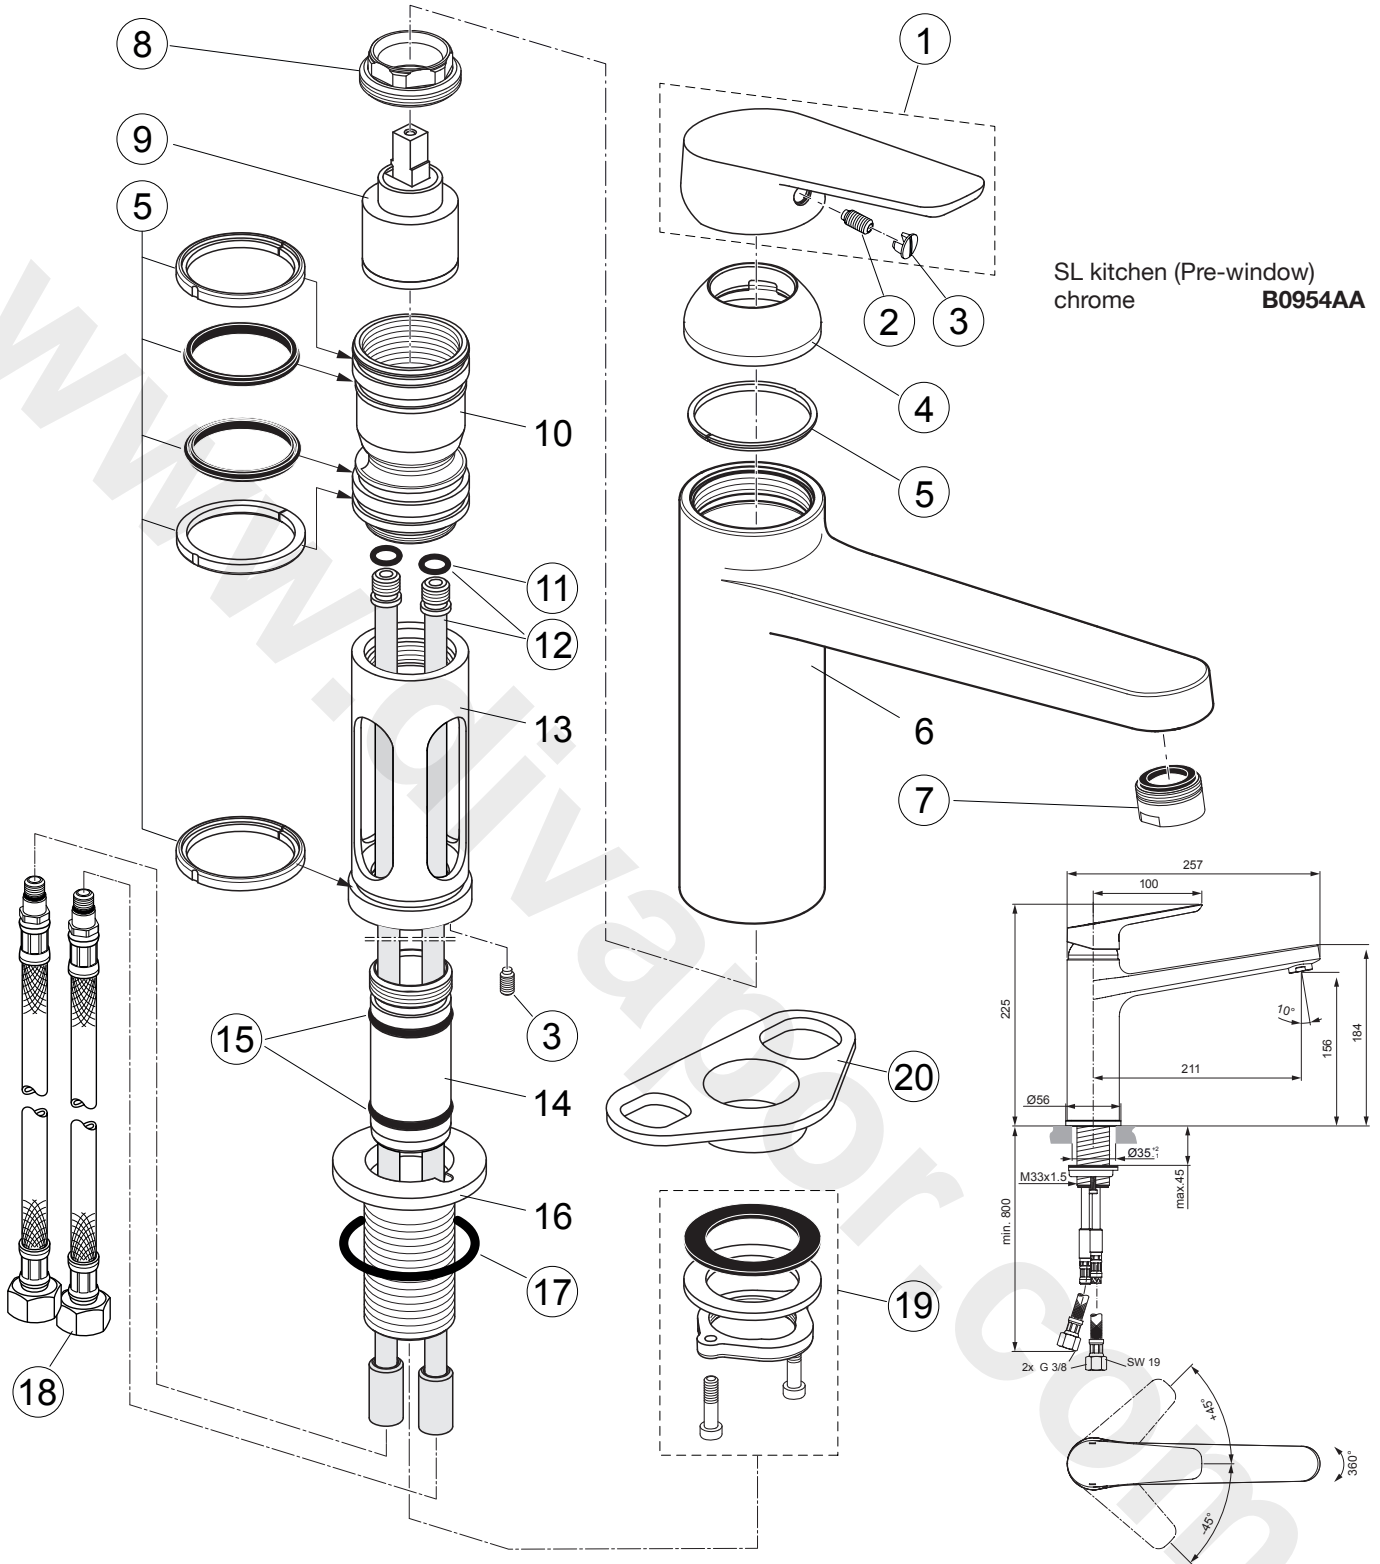

Produced since: **MARCH 2018**

SL kitchen (Pre-window)
chrome **B0954AA**

Pos.	Description	Part-Number	Qty.	Pos.	Description	Part-Number	Qty.
1	Lever cpl. with Logo ISI	A 860 978 AA	1 Set	12	Cu-pipe M10 x 1 + Pos 11	A 860 982 NU	1 Set
2	Thread pin M5x10 DIN 915	A 963 309 NU	1 pcs	13	Insert (plastic)		
3	Cap for handle	B 960 473 AA	1 pcs	14	Connector		
4	Cover	A 860 979 AA	1 pcs	15	O - Ring Ø 21,6 x 2,4	A 860 986 NU*	2 pcs
5	Sealring-Set	A 860 980 NU	1 Set	16	Fixing flange M33 x 1,5	A 960 276 NU*	1 pcs
6	Body			17	O - Ring Ø 42,52 x 2,62		
7	Aerator M24X1	B 964 729 AA	1 pcs	18	Flex. hose G3/8 - M10x1	B 960 836 NU	1 pcs
8	Thread ring M37 x 1	A 860 981 NU	1 pcs	19	Fixation-Kit	A 960 486 NU*	1 Set
9	Cartridge 35mm	B 961 477 NU	1 pcs	20	Fixationplate (for SST sink)	A 962 328 NU	1 pcs
10	Insert (brass)						
11	O - Ring Ø 7,65 x 1,78	B 960 341 NU	2 pcs				

*Universal set (not all parts needed)

Produced since: **June 2015 - MARCH 2018**

SL kitchen (Pre-window)
chrome **B0954AA**

Pos.	Description	Part-Number	Qty.	Pos.	Description	Part-Number	Qty.
1	Lever cpl. with Logo ISI	A 860 978 AA	1 Set	12	Cu-pipe M10 x 1 + Pos 11	A 860 982 NU	1 Set
2	Thread pin M5x10 DIN 915	A 963 309 NU	1 pcs	13	Insert (plastic)		
3	Cap for handle	B 960 473 AA	1 pcs	14	Connector		
4	Cover	A 860 979 AA	1 pcs	15	O - Ring Ø 21,6 x 2,4	A 860 986 NU*	2 pcs
5	Sealring-Set	A 860 980 NU	1 Set	16	Fixing flange M33 x 1,5	A 960 276 NU*	1 pcs
6	Body			17	O - Ring Ø 42,52 x 2,62		
7	Aerator M24X1	B 964 729 AA	1 pcs	18	Flex. hose G3/8 - M10x1	B 960 836 NU	1 pcs
8	Thread ring M37 x 1	A 860 981 NU	1 pcs	19	Fixation-Kit	A 960 486 NU*	1 Set
9	Cartridge 35mm	A 960 567 NU	1 pcs	20	Fixationplate (for SST sink)	A 962 328 NU	1 pcs
10	Insert (brass)						
11	O - Ring Ø 7,65 x 1,78	B 960 341 NU	2 pcs				

*Universal set (not all parts needed)