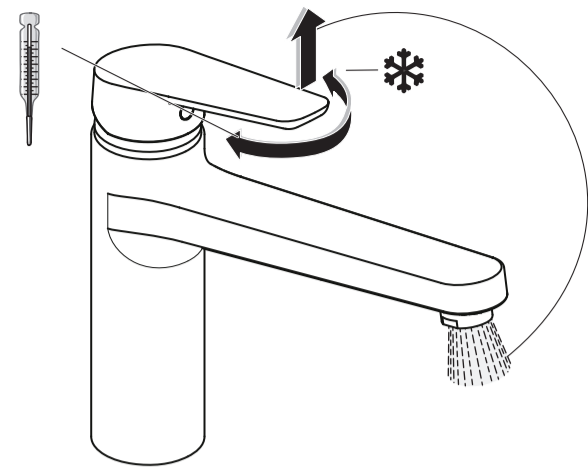

**CERAPLAN III**  
**B 0954**

0418 / A 868 039  
 (+ A 865 612)  
 Made in Germany

Ideal Standard International NV  
 Corporate Village - Gent Building  
 Da Vincilaan 2  
 1935 Zaventem  
 Belgium

www.idealstandardinternational.com