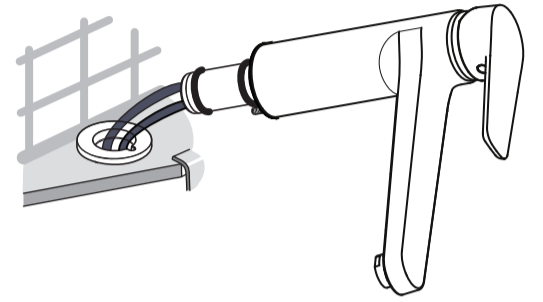

**CERAPLAN III**  
**B 0954**

0418 / A 868 039  
 (+ A 865 612)  
 Made in Germany

Ideal Standard International NV  
 Corporate Village - Gent Building  
 Da Vincilaan 2  
 1935 Zaventem  
 Belgium

www.idealstandardinternational.com