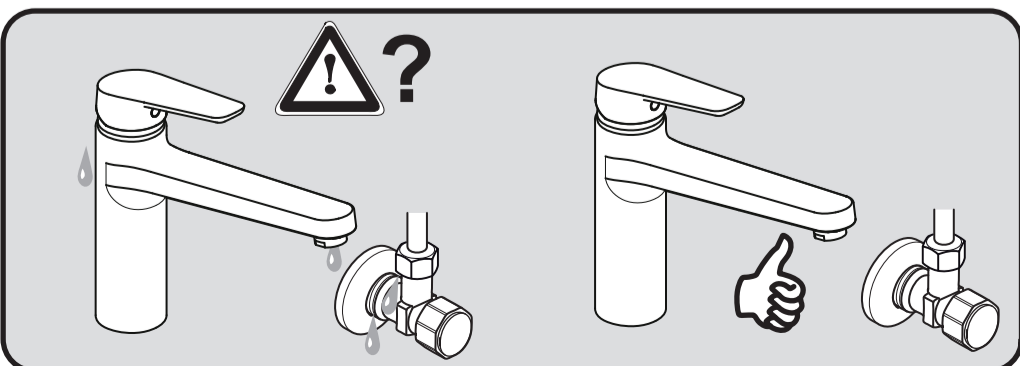

max. 8-10 Nm