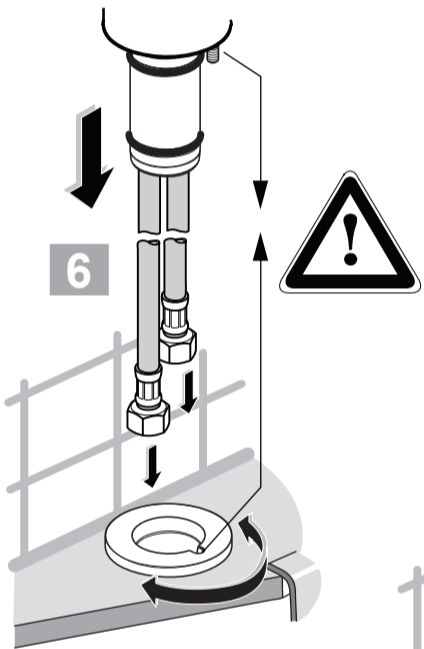

**CERAPLAN III**  
**B 0954**

0418 / A 868 039  
 (+ A 865 612)  
 Made in Germany

Ideal Standard International NV  
 Corporate Village - Gent Building  
 Da Vincilaan 2  
 1935 Zaventem  
 Belgium

www.idealstandardinternational.com