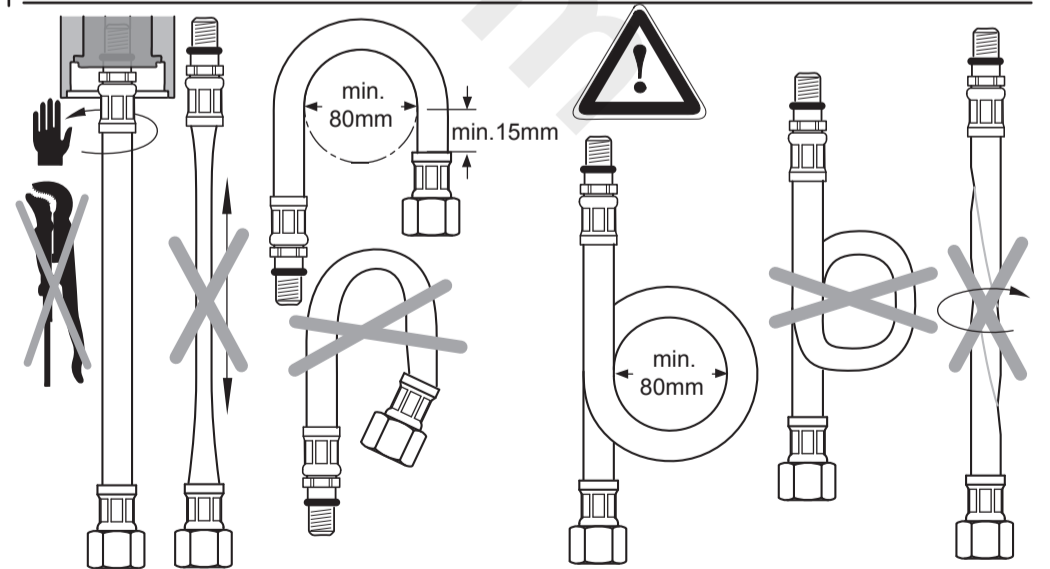

max. 8-10 Nm