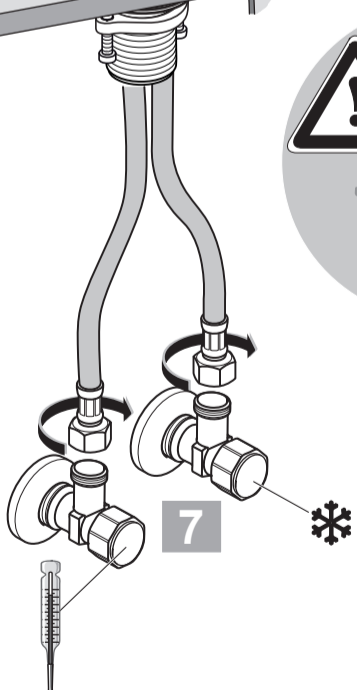

**CERAPLAN III**  
**B 0954**

0418 / A 868 039  
 (+ A 865 612)  
 Made in Germany

Ideal Standard International NV  
 Corporate Village - Gent Building  
 Da Vincilaan 2  
 1935 Zaventem  
 Belgium

www.idealstandardinternational.com