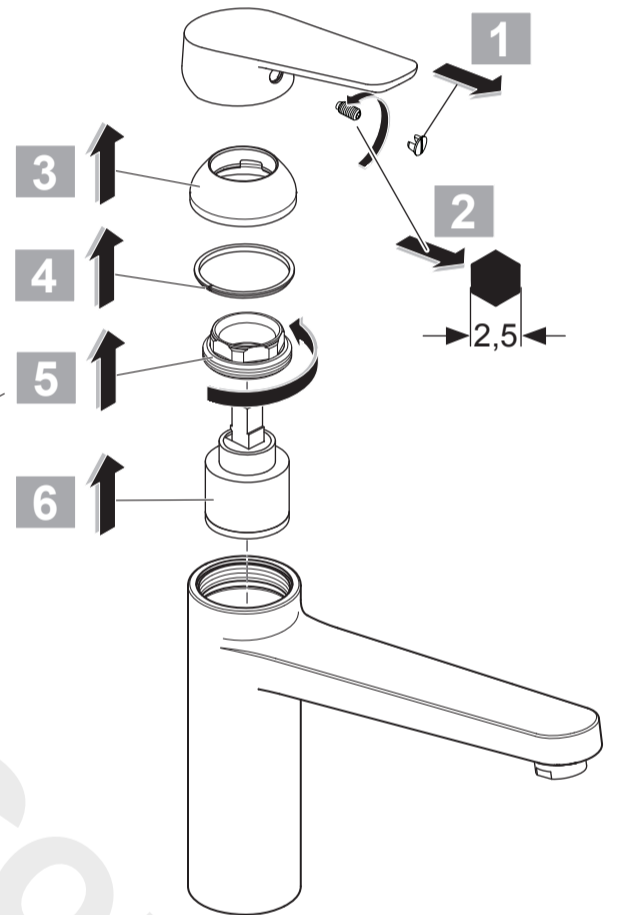

max. 8-10 Nm