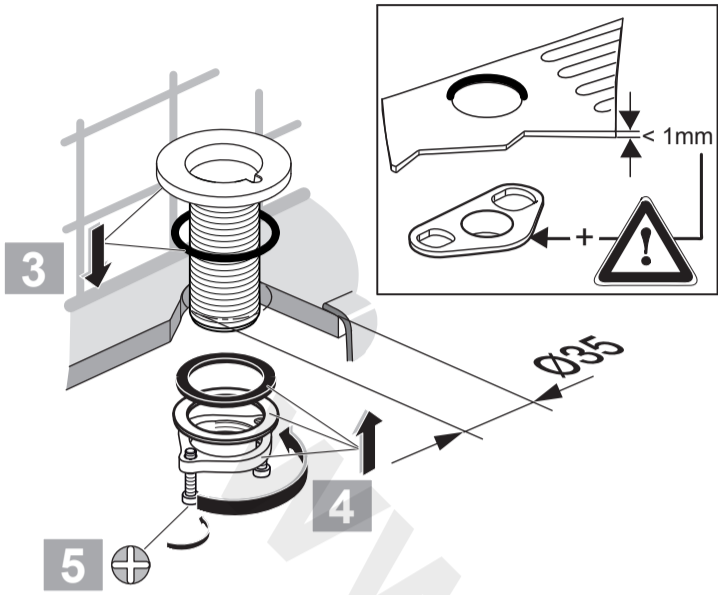

**CERAPLAN III**  
**B 0954**

0418 / A 868 039  
 (+ A 865 612)  
 Made in Germany

Ideal Standard International NV  
 Corporate Village - Gent Building  
 Da Vincilaan 2  
 1935 Zaventem  
 Belgium

www.idealstandardinternational.com