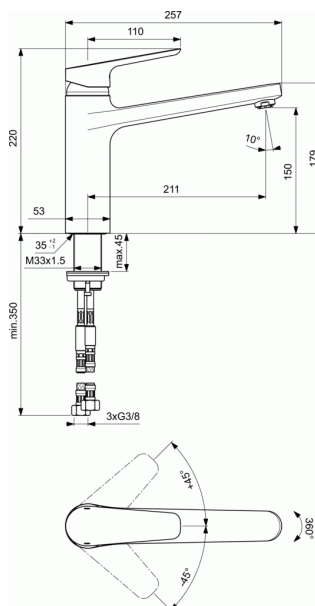

CERAPLAN III One-hole kitchen mixer ND

One-hole kitchen mixer ND

- High attached cast spout
- Easy-Fix fixation
- Fixation allows up to 45 mm thickness on the boards
- Flexible hoses G3/8" for water supply system connection
- 35 mm ceramic cartridge
- Hot water limiter
- Turn able 360°
- Brass cast body with spout 210 mm projection
- Metal handle with red and blue indicator
- Aerator Perlator
- Noise class 1
- For low pressure ND
- Comply with EN817, NF