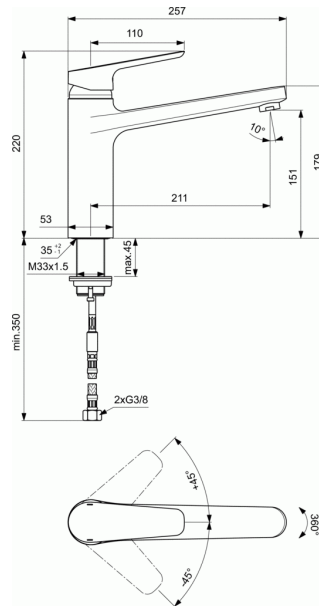

### One-hole kitchen mixer

#### One-hole kitchen mixer

- High attached cast spout
- Easy-Fix fixation
- Fixation allows up to 45 mm thickness on the boards
- Flexible hoses G3/8" for water supply system connection
- 35 mm ceramic cartridge
- Hot water limiter
- Turn able 360°
- Brass cast body with spout 210 mm projection
- Metal handle with red and blue indicator
- Aerator Perlator
- Noise class 1
- Comply with EN817, NF