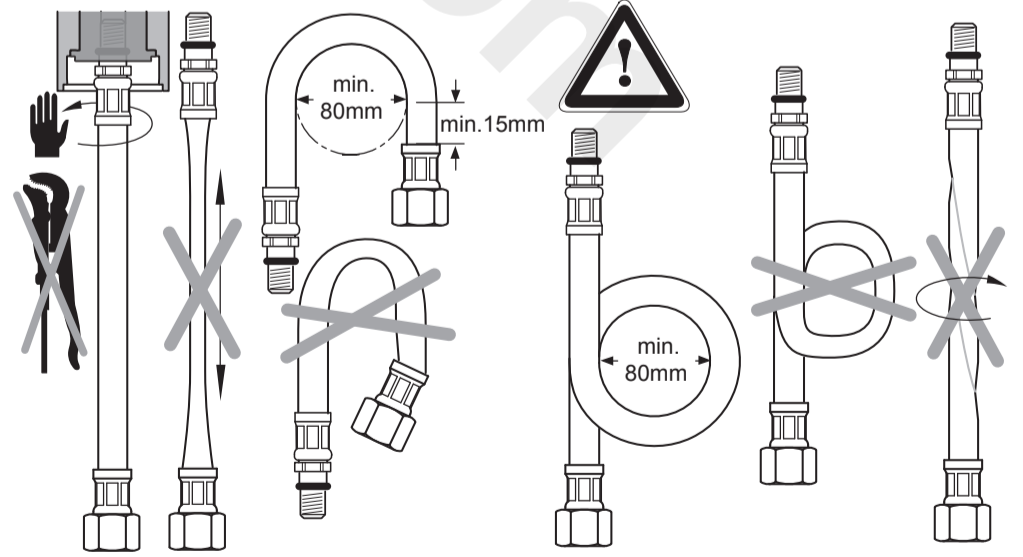

CERAPLAN III
B 0952

0318 / A 868 037
 (+ A 865 612)
 Made in Germany

Ideal Standard International NV
 Corporate Village - Gent Building
 Da Vincilaan 2
 1935 Zaventem
 Belgium

www.idealstandardinternational.com