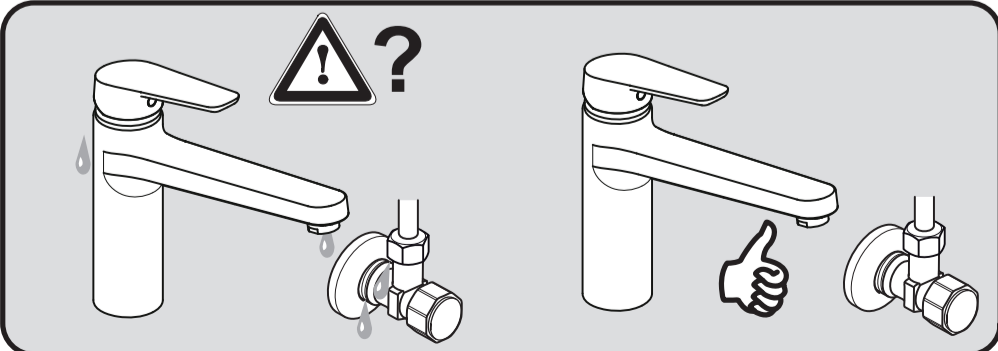

CERAPLAN III
B 0952

0318 / A 868 037
 (+ A 865 612)
 Made in Germany

Ideal Standard International NV
 Corporate Village - Gent Building
 Da Vincilaan 2
 1935 Zaventem
 Belgium

www.idealstandardinternational.com