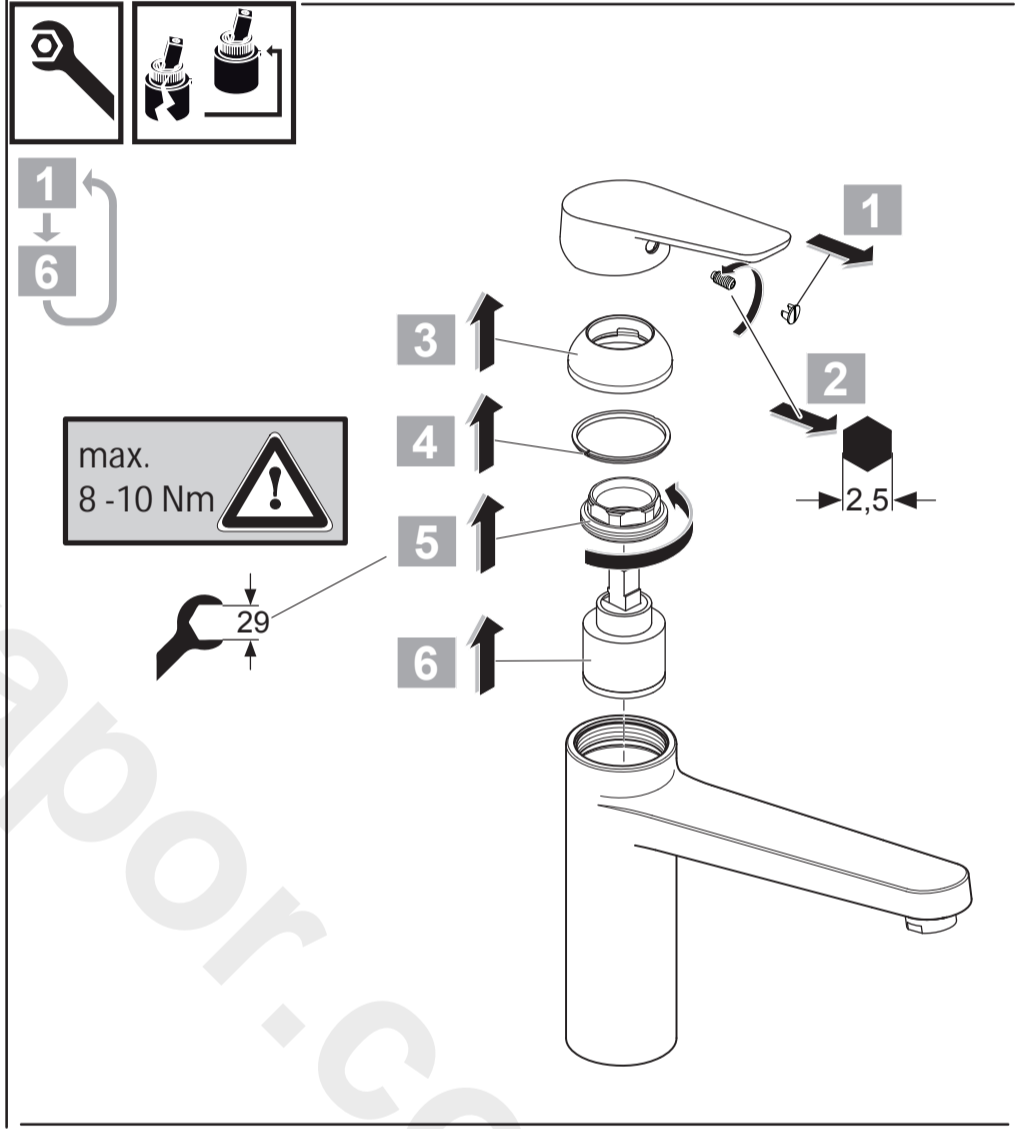

CERAPLAN III
B 0952

0318 / A 868 037
 (+ A 865 612)
 Made in Germany

Ideal Standard International NV
 Corporate Village - Gent Building
 Da Vincilaan 2
 1935 Zaventem
 Belgium

www.idealstandardinternational.com