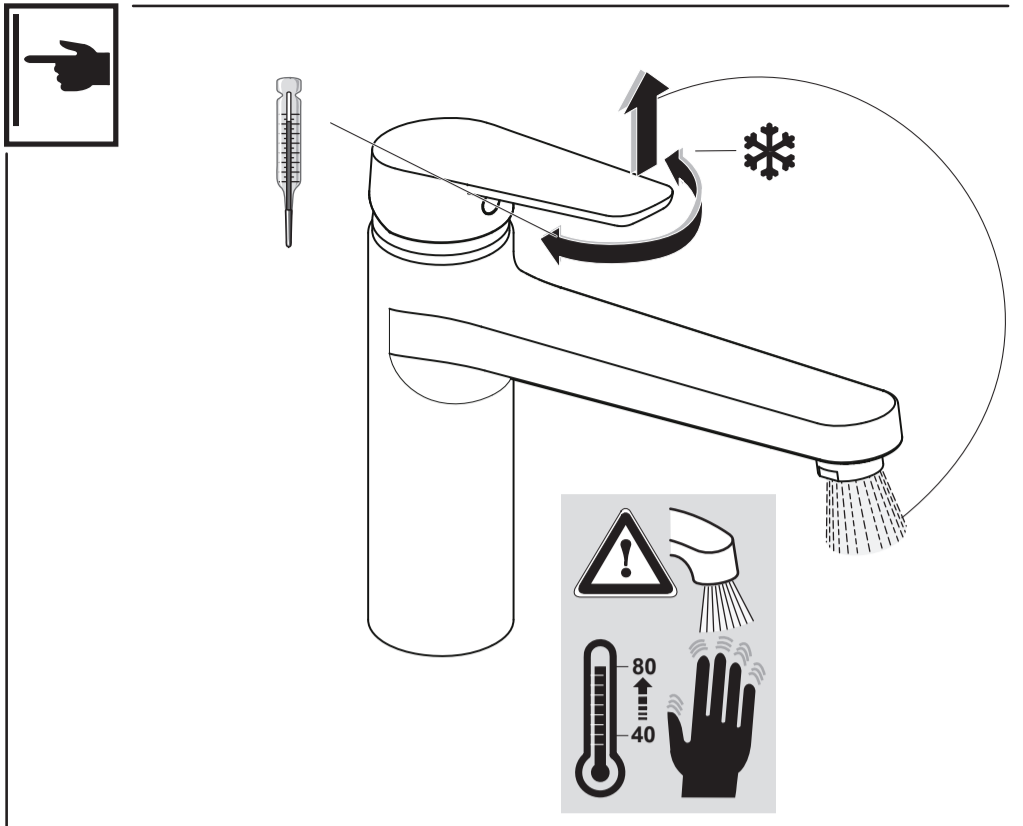

CERAPLAN III
B 0952

0318 / A 868 037
 (+ A 865 612)
 Made in Germany

Ideal Standard International NV
 Corporate Village - Gent Building
 Da Vincilaan 2
 1935 Zaventem
 Belgium

www.idealstandardinternational.com