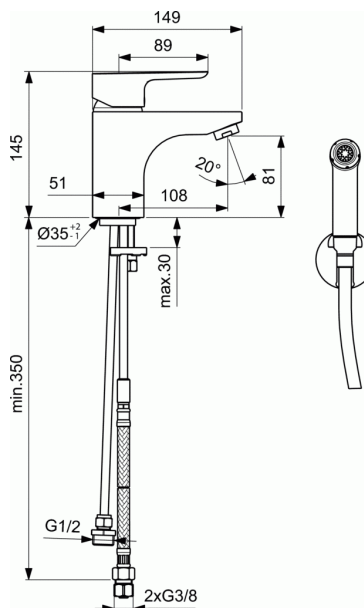

CERAPLAN III

One-hole basin mixer Grande with with hygienic hand shower

One-hole basin mixer Grande with with hygienic hand shower

- 38 mm cartridge FirmaFlow® ISI with hot water limiter, with Click technology
- Brass cast body
- Metal handle with red and blue colour indication - printed on handle
- Cascade aerator M24x1
- Flexible hoses G3/8" for water supply system connection
- Easy-Fix system for installation
- Hand shower with on-off button, flexible hose 1800 mm, wall bracket
- Check valve
- Comply with EN817, EN1717