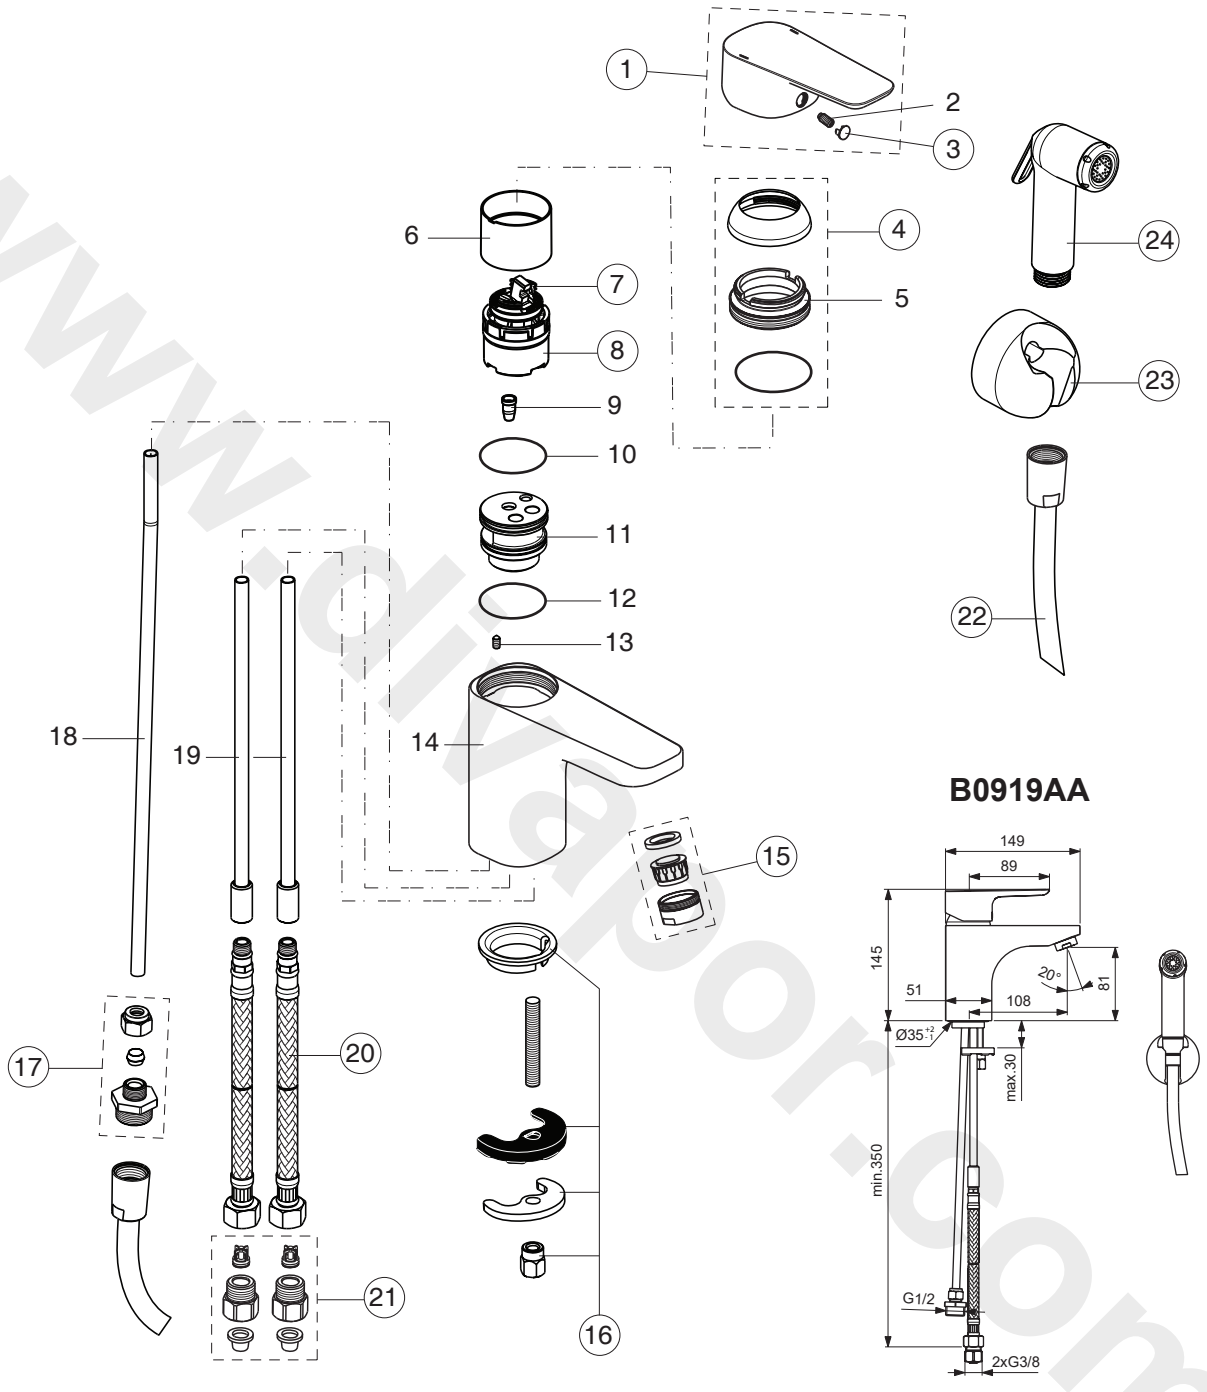

CERAPLAN III

B0919AA

Pos.	Signify	Spare parts-Nr.	Quantity	Pos.	Signify	Spare parts-Nr.	Quantity
1	Lever, w/logo-set	B961117AA	1 Pcs.	15	Casc.perlator M24x1-A	A960321AA	1 Pcs.
2	Screw M5x10		1 Pcs.	16	Connecting set	B960608NU	1 Pcs.
3	Cap decorative	B960473AA	1 Pcs.	17	Connecting group	F960469AA	1 Set
4	Rosette-compl.	B961113AA	1 Pcs.	18	Supply pipe Ø8x0.75x355		1 Pcs.
5	Screw M41x1.5/M46x1.5		1 Pcs.	19	Solder pipe L167mm		2 Pcs.
6	Insert		1 Pcs.	20	Flex pexhose G3/8/14-M10x1A-Ø6.2-12x400	B960474NU	1 Pcs.
7	Hot limit stop	A861181NU	1 Pcs.	21	Non-return valve-compl.	B960844NU	1 Set
8	Cartridge Ø38mm-click	B961491NU	1 Pcs.	22	Shower hose G1/2 /L1800	A963173NU	1 Pcs.
9	Stream regulator		1 Pcs.	23	Wall bracket fixed	B9467AA	1 Pcs.
10	O-Ring Ø36x2		1 Pcs.	24	Hand-spray	B961368AC	1 Pcs.
11	Manifold		1 Pcs.				
12	O-Ring Ø34.65x1.78		1 Pcs.				
13	Screw M4x8		1 Pcs.				
14	Body basin,GRANDE		1 Pcs.				