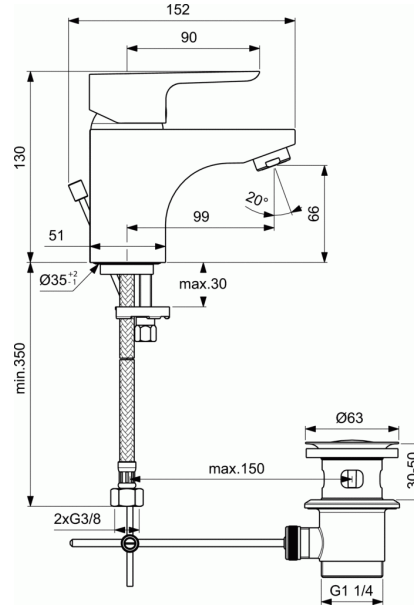

CERAPLAN III

One-hole basin mixer

One-hole basin mixer

- Easy-Fix fixation
- 38 mm cartridge FirmaFlow® with hot water limiter
- Brass cast body
- Metal handle with red and blue indicator
- Cascade aerator with 5 l/min flow rate limiter
- Metal pop-up waste
- Flexible hoses G3/8" for water supply system connection
- Comply with EN817