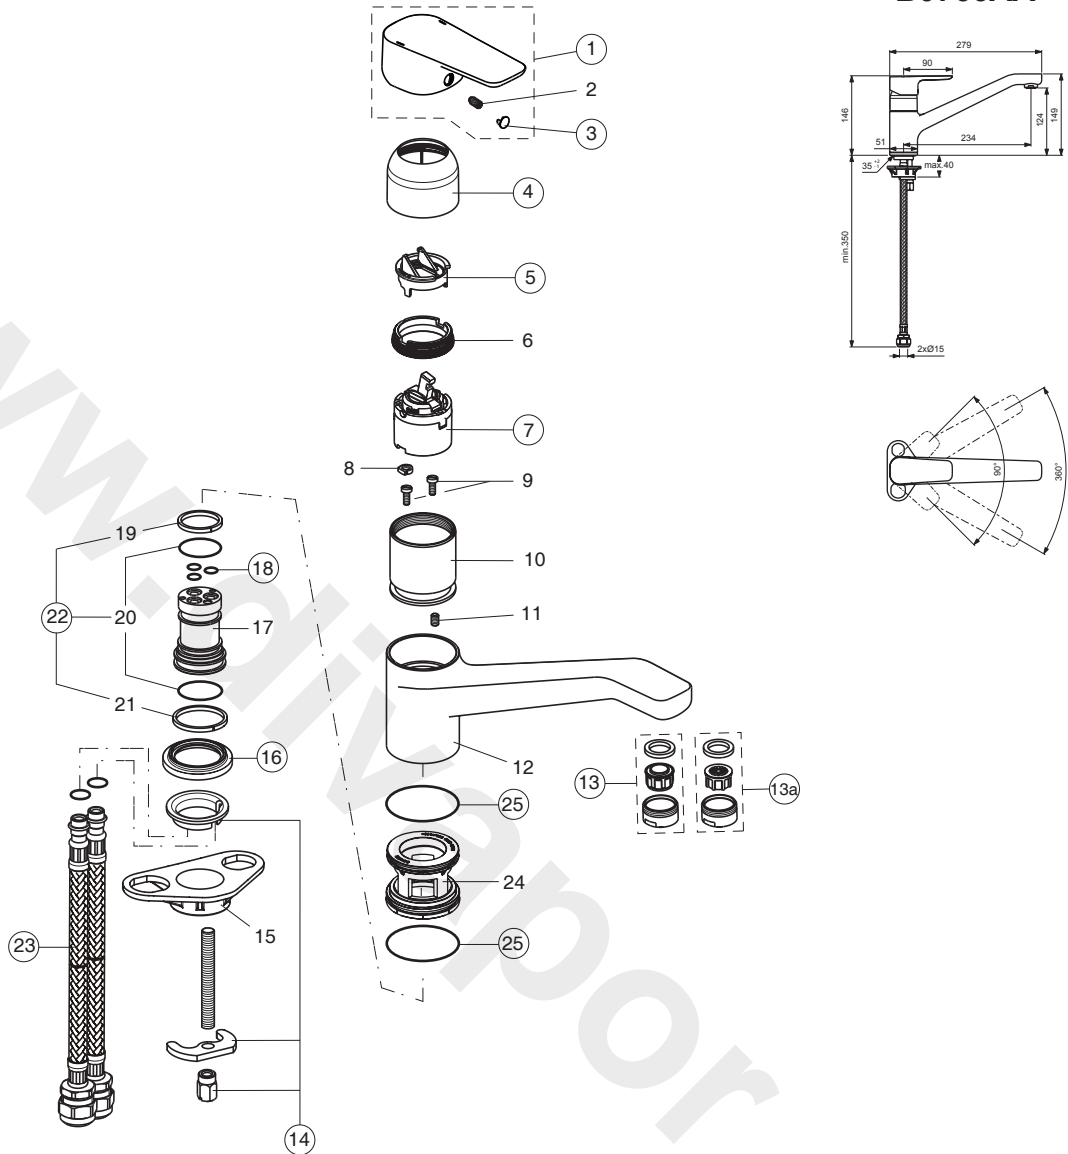

B0766AA

Pos.	Signify	Spare parts-Nr.	Quantity	Pos.	Signify	Spare parts-Nr.	Quantity
1	Lever,w/logo-set	B961117AA	1 Pcs.	14	Connecting set	B960608NU	1 Set
2	Screw M5x10		1 Pcs.	15	U plate support bracket fixing kit		1 Pcs.
3	Cap decorative	B960473AA	1 Pcs.	16	Rosette decorative	B961123AA	1 Pcs.
4	Rosette	B961122AA	1 Pcs.	17	Manifold M10x1		1 Pcs.
5	Eco click set Ø40	B960477NU	1 Pcs.	18	O-Ring Ø7x2	B960230NU	3 Pcs.
6	Screw M43x1.5/M41x1.5		1 Pcs.	19	Gleitring 27.3-31.7-3		1 Pcs.
7	Cartridge Ø40,high-flow	B960775NU	1 Pcs.	20	O-Ring Ø26.64x2.62		2 Pcs.
8	Pin		1 Pcs.	21	Gleitring 34.6-38.9-3		1 Pcs.
9	Screw M4x10		2 Pcs.	22	Service kit spout	B960231NU	1 Set
10	Manifold		1 Pcs.	23	Flex pexhose G1/2 M10x1/Ø15/L380mm	B960511NU	1 Pcs.
11	Screw M5x8		1 Pcs.	24	Bushing for kitchen		1 Pcs.
12	Body kitchen		1 Pcs.	25	O-Ring Ø40x2	A962686NU	2 Pcs.
13	Neop.cascade M24x1-Z	B961180AA	1 Pcs.				
13a	Nozzle	A961625AA	1 Pcs.				