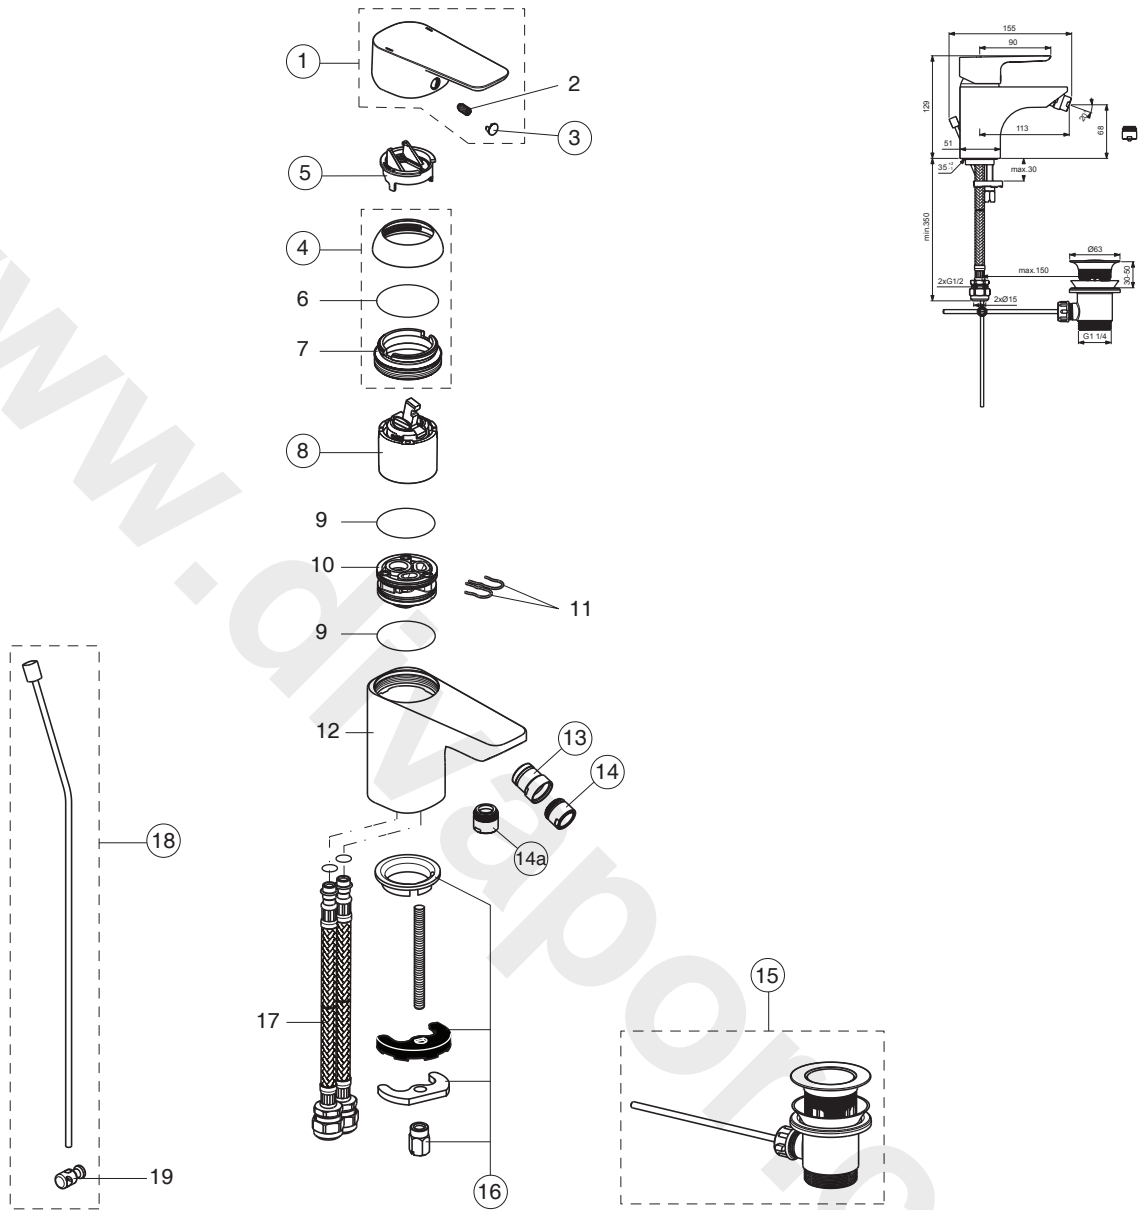

B0765AA

Pos.	Signify	Spare parts-Nr.	Quantity	Pos.	Signify	Spare parts-Nr.	Quantity
1	Lever,w/logo-set	B961117AA	1 Pcs.	14a	Flowstraitener M18x1	B960653AA	1 Pcs.
2	Screw M5x10		1 Pcs.	15	Pop-up ass.	B960853AA	1 Pcs.
3	Cap decorative	B960473AA	1 Pcs.	16	Connecting set	B960608NU	1 Set
4	Rosette-compl.	B961113AA	1 Pcs.	17	Flex hose G1/2-Ø10.5 L400mm		2 Pcs.
5	Eco click set Ø40	B960477NU	1 Pcs.	18	Pull-up rod-compl.	B961119AA	1 Pcs.
6	O-Ring Ø41x1.78		1 Pcs.	19	Pop up waste shackle		1 Pcs.
7	Screw M41x1.5/M46x1.5		1 Pcs.				
8	Cartridge Ø40,high-flow	B960775NU	1 Pcs.				
9	O-Ring Ø35x2		2 Pcs.				
10	Manifold		1 Pcs.				
11	Clip		2 Pcs.				
12	Body bidet		1 Pcs.				
13	Ball joint M18x1	A960019AA	1 Pcs.				
14	Aerator M18x1, 5l/min	A963369AA	1 Pcs.				