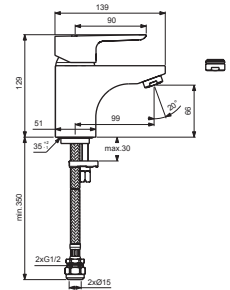

B0763AA

B0764AA

Pos.	Signify	Spare parts-Nr.	Quantity	Pos.	Signify	Spare parts-Nr.	Quantity
1	Lever,w/logo-set	B961117AA	1 Pcs.	14	Connecting set	B960608NU	1 Set
2	Screw M5x10		1 Pcs.	15	Flex hose G1/2-Ø10.5 L400mm		2 Pcs.
3	Cap decorative	B960473AA	1 Pcs.	16	Pull-up rod-compl.	B961119AA	1 Pcs.
4	Rosette-compl.	B961113AA	1 Pcs.	17	Pop up waste shackle		1 Pcs.
5	Eco click set Ø40	B960477NU	1 Pcs.				
6	Screw M41x1.5/M46x1.5		1 Pcs.				
7	Cartridge Ø40,high-flow	B960775NU	1 Pcs.				
8	O-Ring Ø35x2		2 Pcs.				
9	Manifold		1 Pcs.				
10	Clip		2 Pcs.				
11	Body basin		1 Pcs.				
12	Aerator M24x1, 5l/min	B960754AA	1 Pcs.				
12a	Nozzle	A961625AA	1 Pcs.				
13	Pop-up ass.	B960853AA	1 Pcs.				