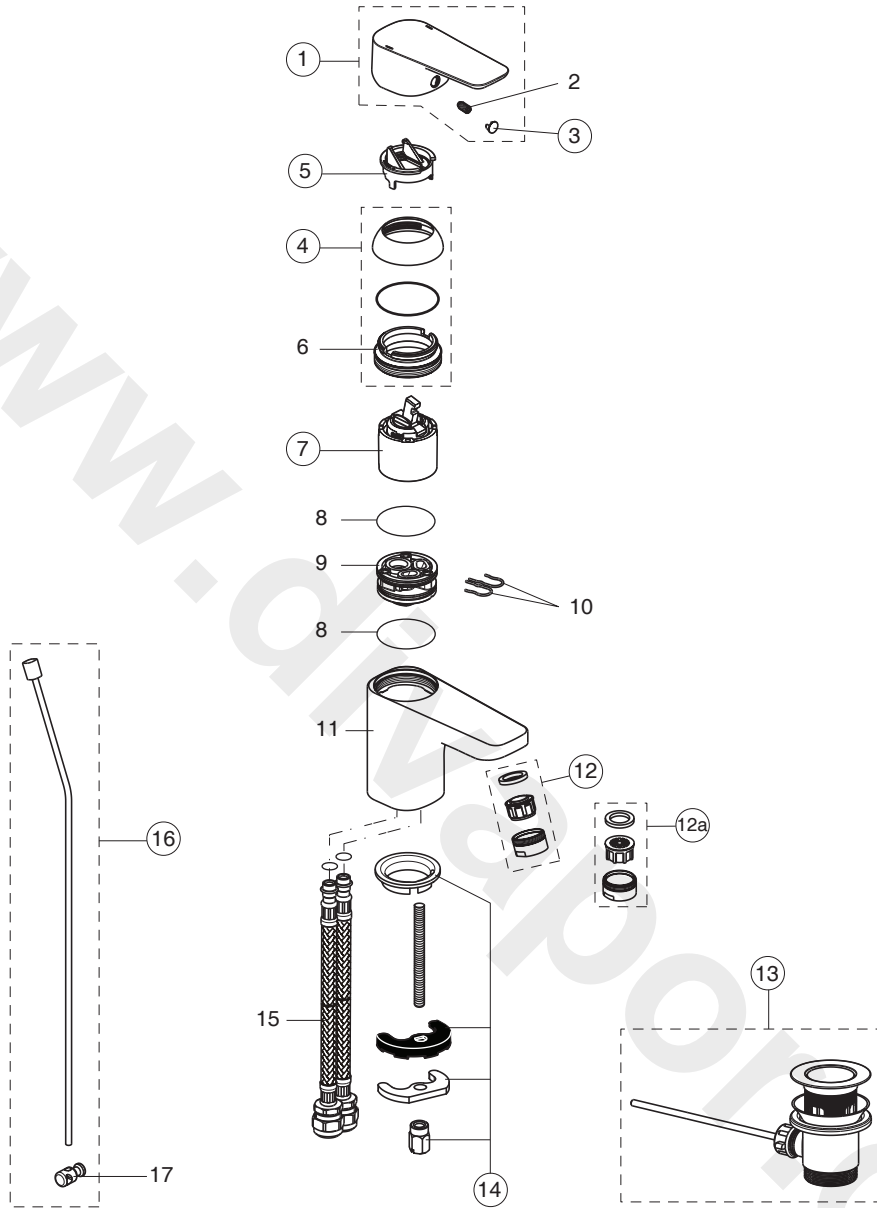

B0763AA

B0764AA

Pos.	Signify	Spare parts-Nr.	Quantity	Pos.	Signify	Spare parts-Nr.	Quantity
1	Lever,w/logo-set	B961117AA	1 Pcs.	14	Connecting set	B960608NU	1 Set
2	Screw M5x10		1 Pcs.	15	Flex hose G1/2-Ø10.5 L400mm		2 Pcs.
3	Cap decorative	B960473AA	1 Pcs.	16	Pull-up rod-compl.	B961119AA	1 Pcs.
4	Rosette-compl.	B961113AA	1 Pcs.	17	Pop up waste shackle		1 Pcs.
5	Eco click set Ø40	B960477NU	1 Pcs.				
6	Screw M41x1.5/M46x1.5		1 Pcs.				
7	Cartridge Ø40,high-flow	B960775NU	1 Pcs.				
8	O-Ring Ø35x2		2 Pcs.				
9	Manifold		1 Pcs.				
10	Clip		2 Pcs.				
11	Body basin		1 Pcs.				
12	Aerator M24x1, 5l/min	B960754AA	1 Pcs.				
12a	Nozzle	A961625AA	1 Pcs.				
13	Pop-up ass.	B960853AA	1 Pcs.				