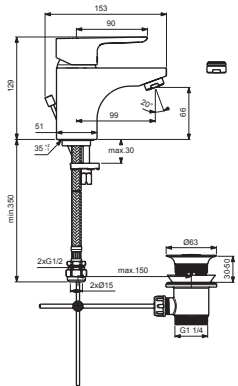

B0763AA

B0764AA

Pos.	Signify	Spare parts-Nr.	Quantity	Pos.	Signify	Spare parts-Nr.	Quantity
1	Lever,w/logo-set	B961117AA	1 Pcs.	14	Connecting set	B960608NU	1 Set
2	Screw M5x10		1 Pcs.	15	Flex hose G1/2-Ø10.5 L400mm		2 Pcs.
3	Cap decorative	B960473AA	1 Pcs.	16	Pull-up rod-compl.	B961119AA	1 Pcs.
4	Rosette-compl.	B961113AA	1 Pcs.	17	Pop up waste shackle		1 Pcs.
5	Eco click set Ø40	B960477NU	1 Pcs.				
6	Screw M41x1.5/M46x1.5		1 Pcs.				
7	Cartridge Ø40,high-flow	B960775NU	1 Pcs.				
8	O-Ring Ø35x2		2 Pcs.				
9	Manifold		1 Pcs.				
10	Clip		2 Pcs.				
11	Body basin		1 Pcs.				
12	Aerator M24x1, 5l/min	B960754AA	1 Pcs.				
12a	Nozzle	A961625AA	1 Pcs.				
13	Pop-up ass.	B960853AA	1 Pcs.				