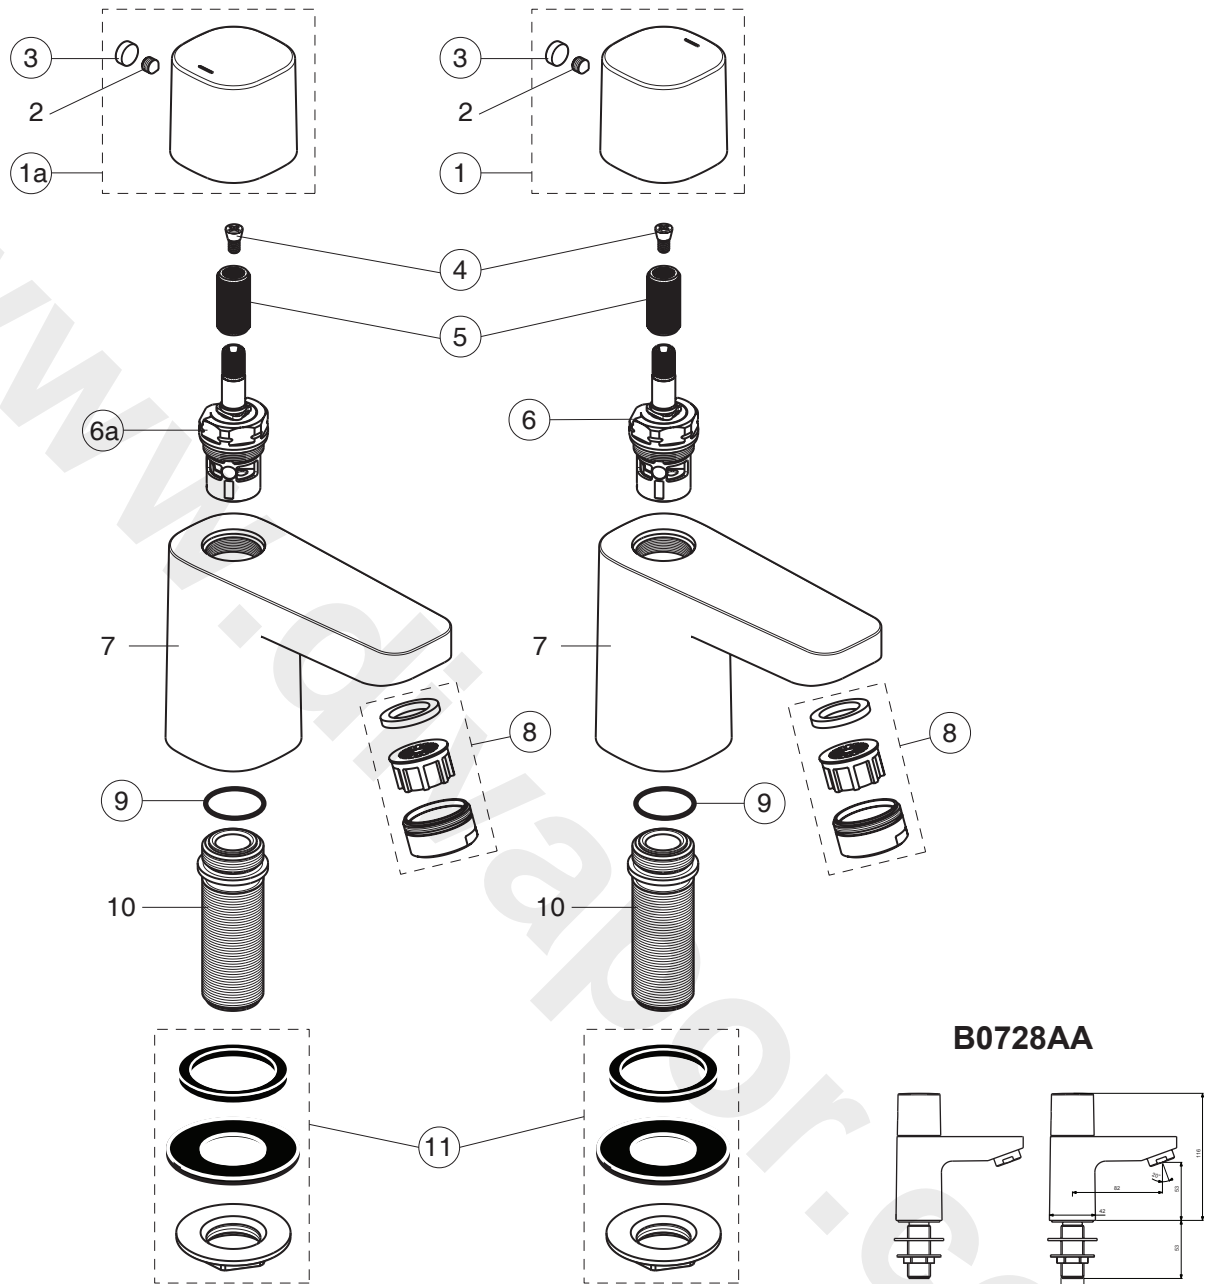

TEMPO

Pos.	Signify	Spare parts-Nr.	Quantity	Pos.	Signify	Spare parts-Nr.	Quantity
1	Handle(Blue)-set	B961168AA	1 Pcs.				
1a	Handle(Red)-set	B961169AA	1 Pcs.				
2	Screw M5x6		2 Pcs.				
3	Rubber cap Ø8.1x3	B960583NU	1 Pcs.				
4	Screw M4	A961337NU	1 Pcs.				
5	Griff-insert	A963196NU	2 Pcs.				
6	Cartridge G1/2,a-c/w open	A963003NU	1 Pcs.				
6a	Cartridge G1/2,c/w open	A963004NU	1 Pcs.				
7	Body pillar tap		2 Pcs.				
8	Nozzle	A961625AA	1 Pcs.				
9	O-Ring Ø18.2x1.7	A961640NU	2 Pcs.				
10	Connector G1/2xG1/2		2 Pcs.				
11	Connecting group	B961155NU	2 Set				