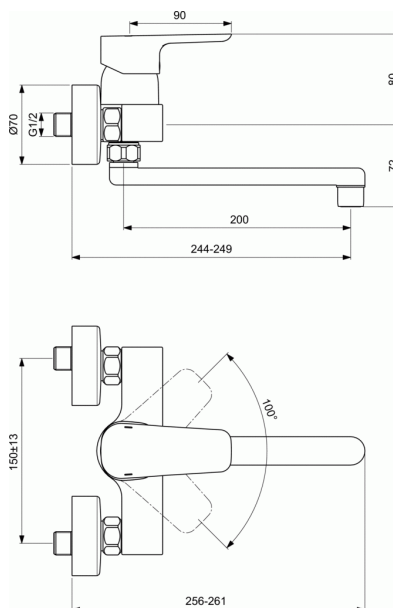

CERAPLAN III Exposed kitchen mixer

Exposed kitchen mixer

38 mm cartridge FirmaFlow® with hot water limiter + Click technology

Temperature limiter - integrated in the cartridge

Brass cast body

Tubular spout 200 mm

Perlator aerator

Metal handle with red and blue colour indication - printed on handle

Plastic escutcheons on S-Connection

Comply with EN817

FINISHES*

AA

* AA = Chrome

KEY FEATURES & BENEFITS