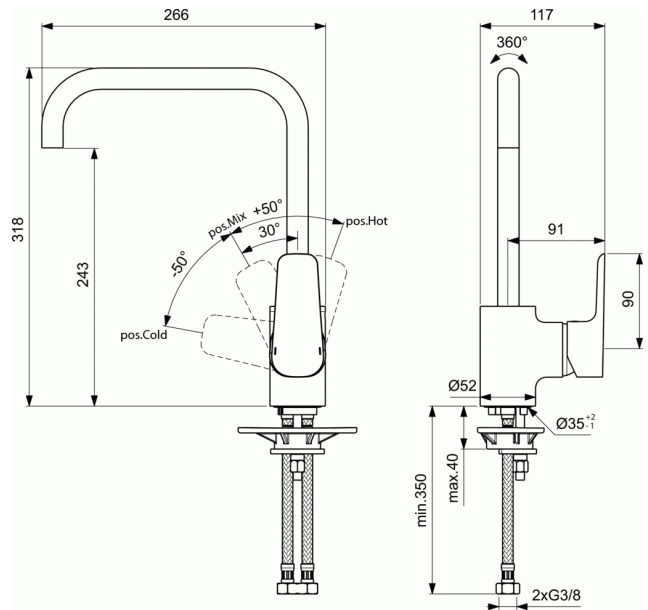

CERAPLAN III

One-hole kitchen mixer

One-hole kitchen mixer

- Tubular spout
- Easy-Fix fixations
- 38 mm cartridge FirmaFlow® with hot water limiter + Click technology
- Temperature limiter - integrated in the cartridge
- Brass cast body
- Tubular spout "U" shape
- Metal handle with red and blue colour indication - printed on handle
- Cache aerator M16,5x1
- Flexible hoses G3/8" for water supply system connection
- Comply with EN817