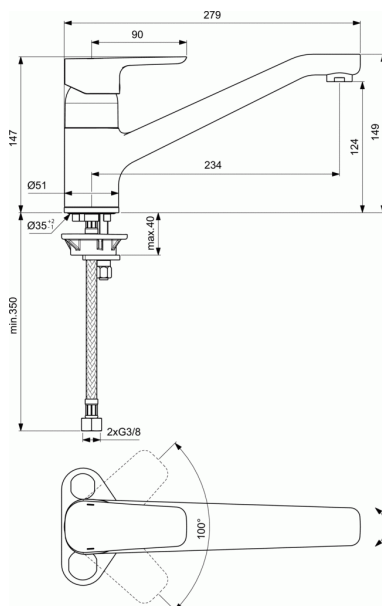

CERAPLAN III

One-hole kitchen mixer

One-hole kitchen mixer

- Cast spout
- Easy-Fix fixations
- 38 mm cartridge FirmaFlow® with hot water limiter + Click technology
- Temperature limiter - integrated in the cartridge
- Swiveling cast body
- Perlator aerator
- Metal handle with red and blue colour indication - printed on handle
- Flexible hoses G3/8" for water supply system connection
- Comply with EN817

FINISHES*

AA

* AA = Chrome

KEY FEATURES & BENEFITS

product design award

2014