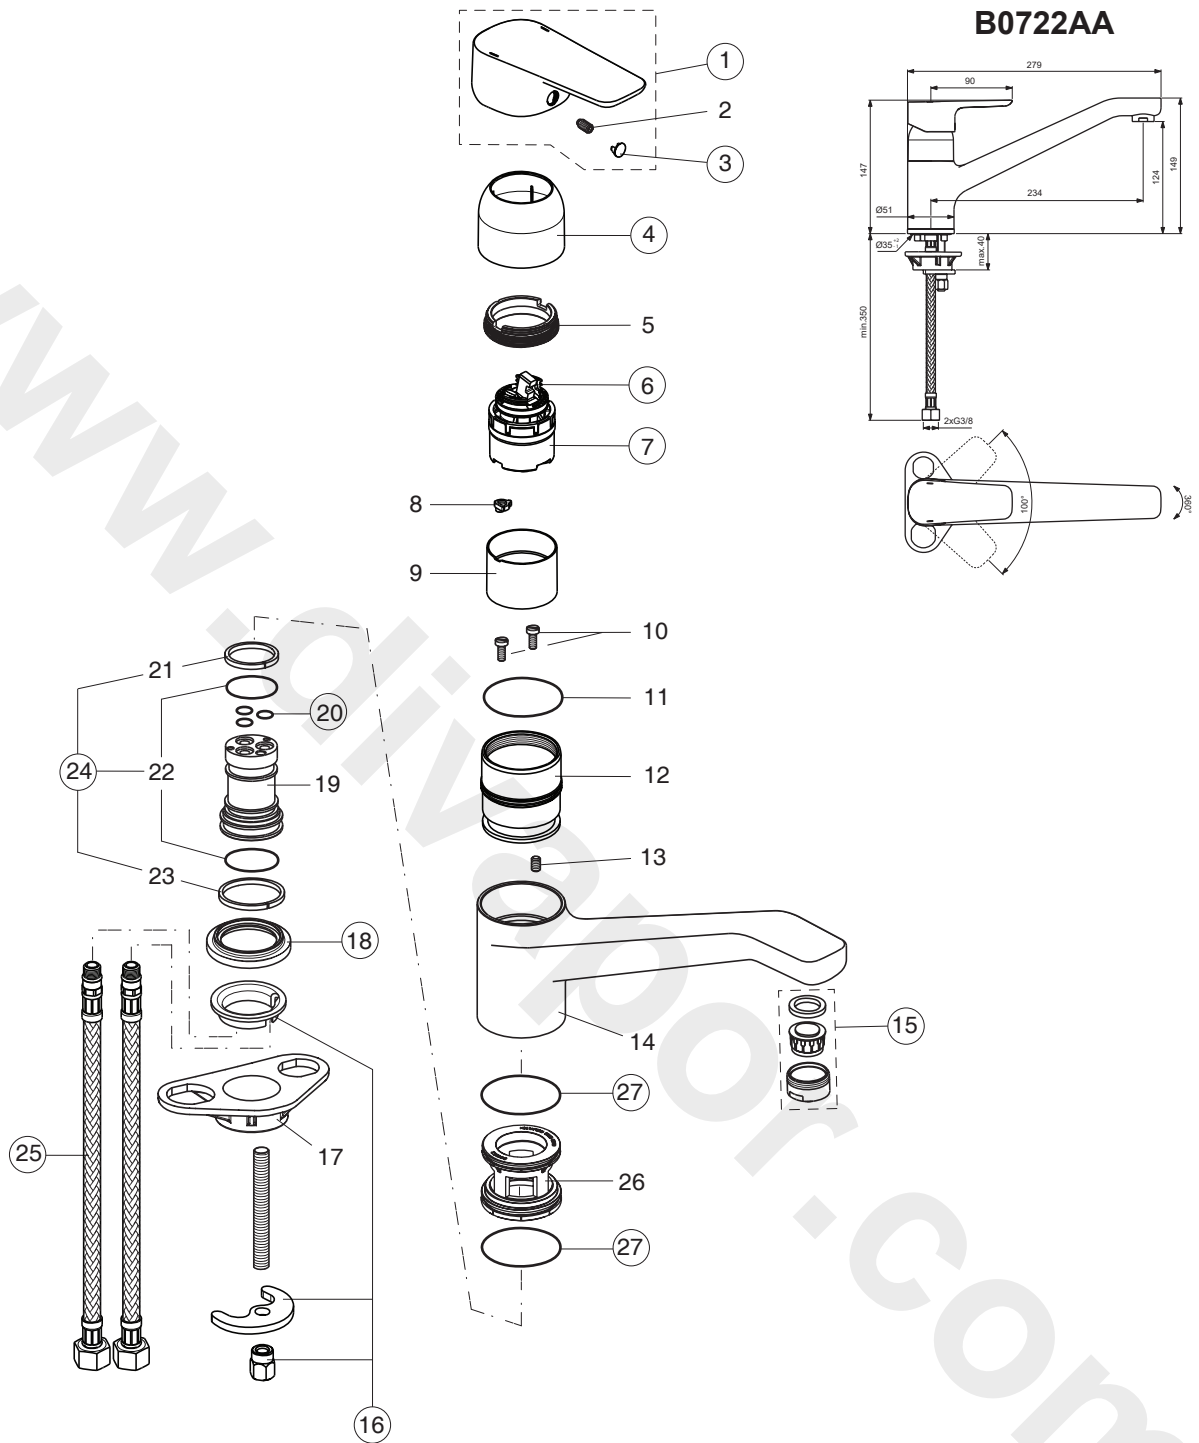

CERAPLAN III

Pos.	Signify	Spare parts-Nr.	Quantity	Pos.	Signify	Spare parts-Nr.	Quantity
1	Lever, w/logo-set	B961117AA	1 Pcs.	15	Casc.perlator M24x1-A	A960321AA	1 Pcs.
2	Screw M5x8		1 Pcs.	16	Connecting set	B960608NU	1 Set
3	Cap decorative	B960473AA	1 Pcs.	17	U plate support bracket fixing kit		1 Pcs.
4+11	Rosette	B961122AA	1 Pcs.	18	Rosette decorative	B961123AA	1 Pcs.
5	Screw M43x1.5/M41x1.5		1 Pcs.	19	Manifold M10x1		1 Pcs.
6	Hot limit stop	A861181NU	1 Pcs.	20	O-Ring Ø7x2	B960230NU	3 Pcs.
7	Cartridge Ø38mm-click	B961491NU	1 Pcs.	21	Gleitring 27.3-31.7-3		1 Pcs.
8	Pin		1 Pcs.	22	O-Ring Ø26.64x2.62		2 Pcs.
9	Insert		1 Pcs.	23	Gleitring 34.6-38.9-3		1 Pcs.
10	Screw M4x10		2 Pcs.	24	Service kit spout	B960231NU	1 Set
11	O-Ring Ø42x1.6		1 Pcs.	25	Fl.hose G3/8/L445	A963600NU	1 Pcs.
12	Manifold		1 Pcs.	26	Bushing for kitchen		1 Pcs.
13	Screw M5x8		1 Pcs.	27	O-Ring Ø40x2	A962686NU	2 Pcs.
14	Body kitchen		1 Pcs.				