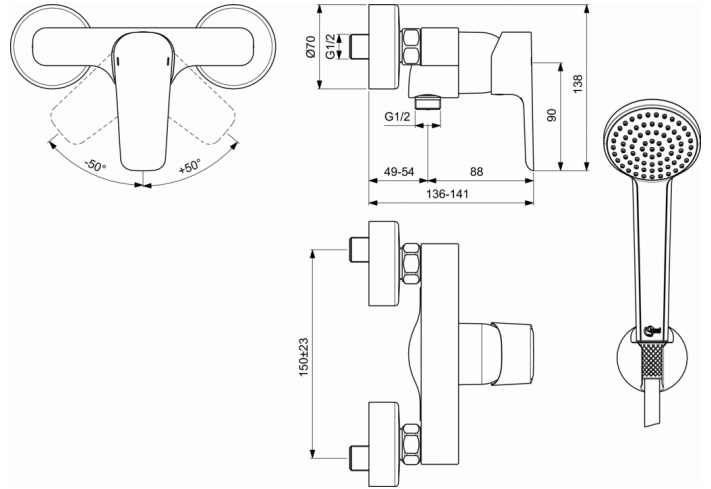

CERAPLAN III

Exposed shower mixer

Exposed shower mixer

38 mm cartridge FirmaFlow® ISI with hot water limiter, with Click technology
Brass cast body
Metal handle with red and blue colour indication - printed on handle
Plastic escutcheons on S-Connection
Check valve
Accessories: Hand shower Idealrain 1F, 1500 mm shower hose, fixed wall bracket
Comply with EN817