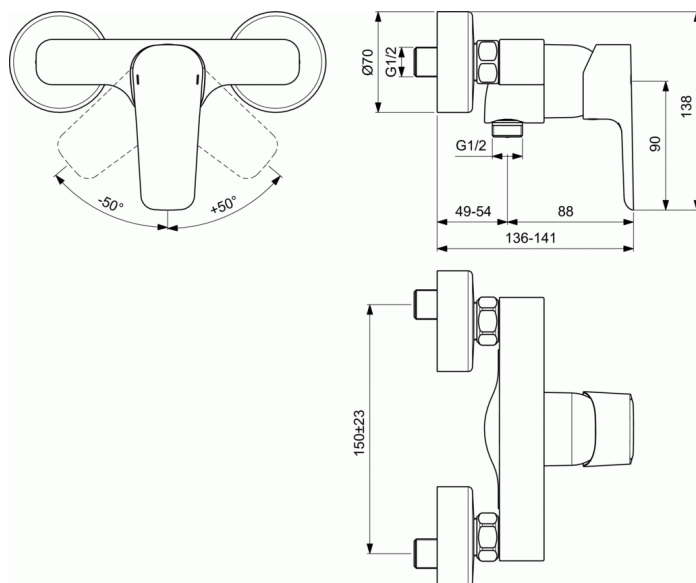

CERAPLAN III

Exposed shower mixer

Exposed shower mixer

38 mm cartridge FirmaFlow® ISI with hot water limiter, with Click technology
Brass cast body
Metal handle with red and blue colour indication - printed on handle
Plastic escutcheons on S-Connection
Check valve
Comply with EN817