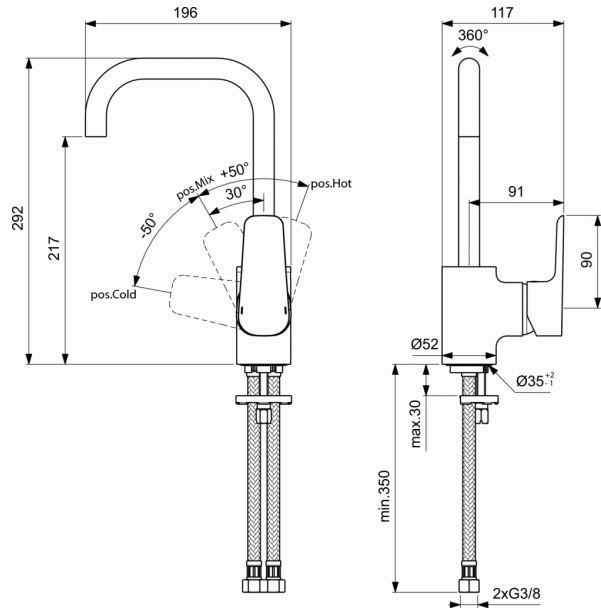

CERAPLAN III

One-hole High spout basin mixer

One-hole High spout basin mixer

- Easy-Fix fixation
- 38 mm cartridge FirmaFlow® ISI with hot water limiter, with Click technology
- Brass cast body
- Tubular spout "U" shape
- Metal handle with red and blue colour indication - printed on handle
- Cache aerator M16,5x1
- Flexible hoses G3/8" for water supply system connection
- Comply with EN817

VARIANTS

One-hole High spout basin mixer

B0706

FINISHES*

* AA = Chrome

KEY FEATURES & BENEFITS