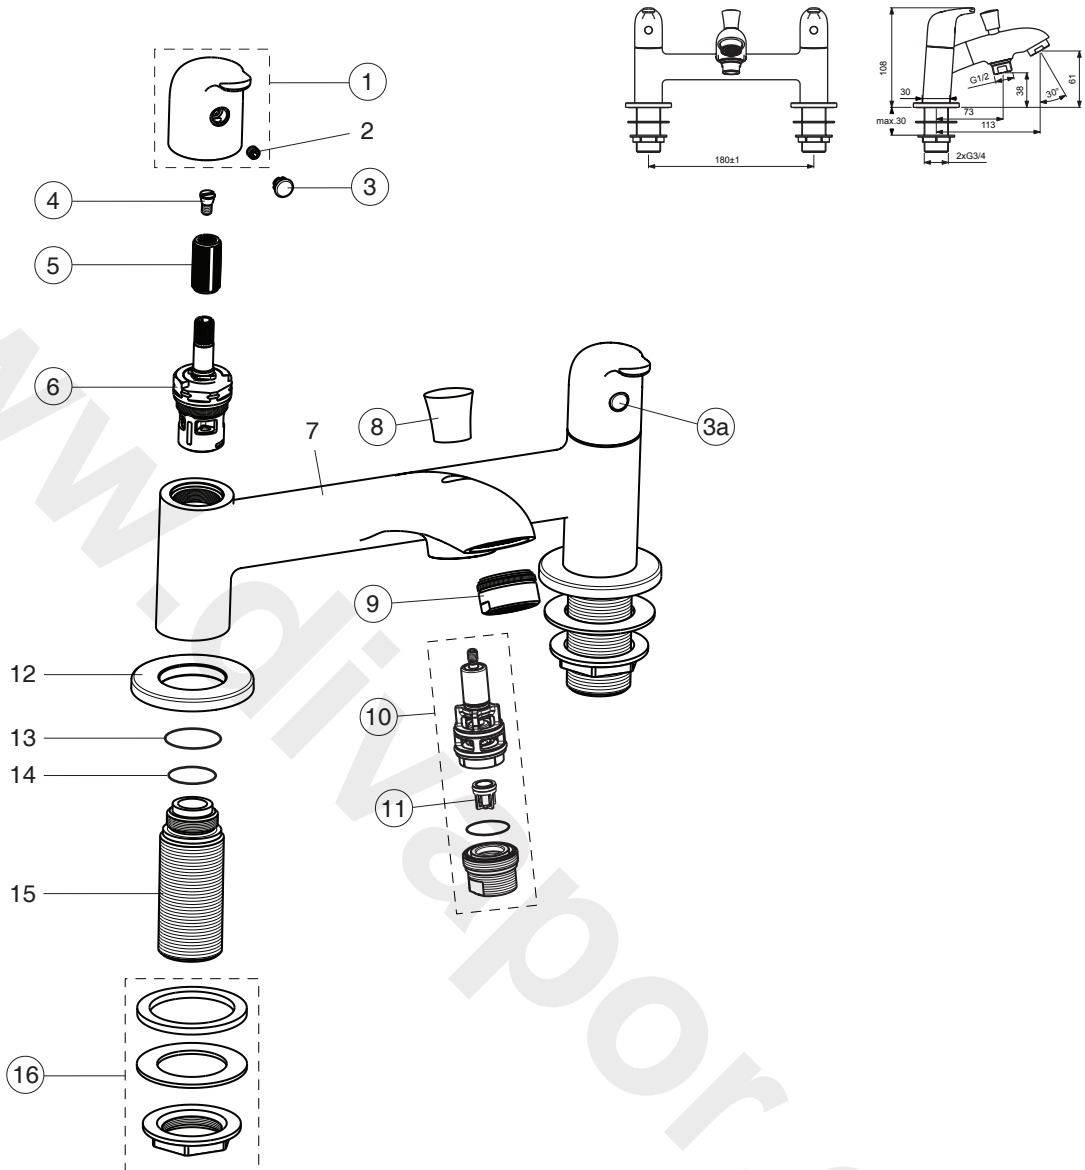

OPUS (B0294AA)

Pos.	Signify	Spare parts-Nr.	Quantity	Pos.	Signify	Spare parts-Nr.	Quantity
1	Handle, w/logo ISI-compl.	B961041AA	1 Pcs.	13	O-Ring Ø19x2.5		2 Pcs.
2	Screw M5x6		1 Pcs.	14	O-Ring Ø18.2x1.7		2 Pcs.
3	Red index button	B960516NU	1 Pcs.	15	Connector G3/4		2 Pcs.
3a	Blue index button	B960517NU	1 Pcs.	16	Connecting set	B960471NU	1 Set
4	Screw M4	A961337NU	1 Pcs.				
5	Griff-insert	A963196NU	2 Pcs.				
6	Cartridge G1/2, c/w open	A963004NU	1 Pcs.				
6a	Cartridge G1/2, a-c/w open	A963003NU	1 Pcs.				
7	Body bath/shower filler		1 Pcs.				
8	Handle for diverter	B960170AA	1 Pcs.				
9	Nozzle	A961625AA	1 Pcs.				
10	Diverter autom. NIKLES	B960167AA	1 Pcs.				
11	Rv-patrone	A960944NU	2 Pcs.				
12	Rosette decorative		2 Pcs.				