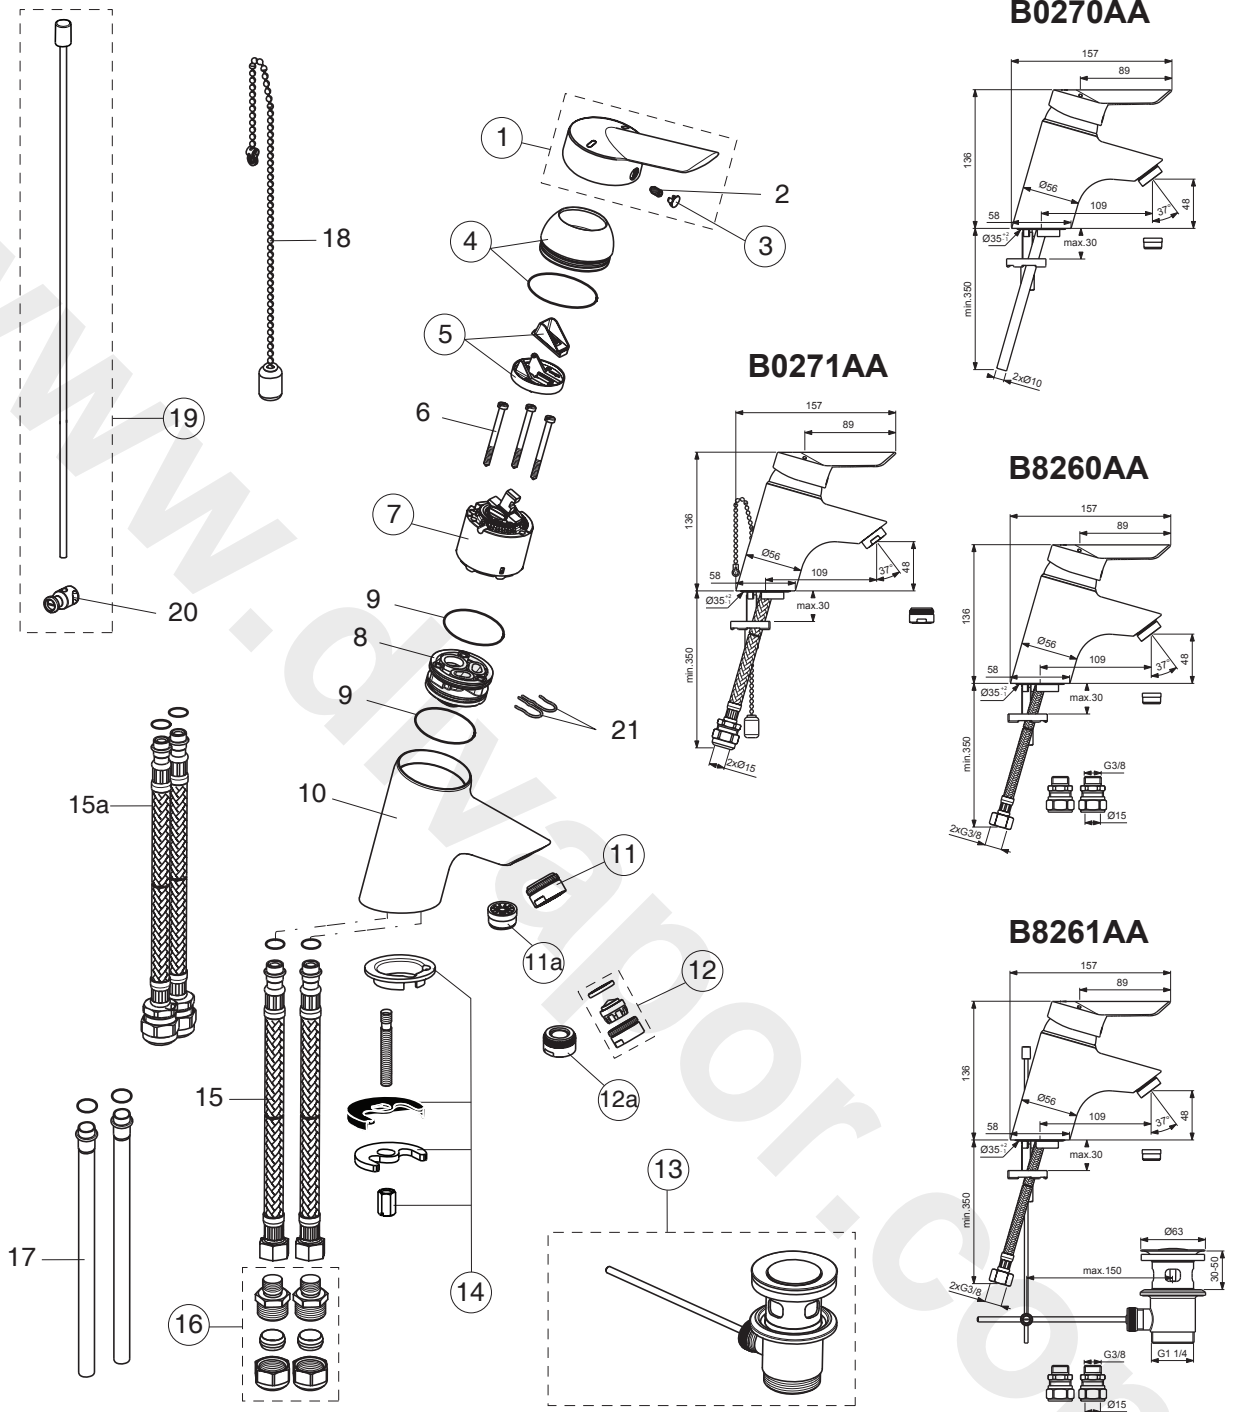

PICCOLO 21

*Armitage
Shanks*

Pos.	Signify	Spare parts-Nr.	Quantity	Pos.	Signify	Spare parts-Nr.	Quantity
1	Lever, w/logo Armitage Shanks	B960586AA	1 Pcs.	12a	Inner flow straightener	B960860NU	1 Pcs.
2	Screw M5x8		1 Pcs.	13	Pop-up drain ass.	A962991AA	1 Pcs.
3	Cap decorative	B960473AA	1 Pcs.	14	Connecting set	B960187NU	1 Set
4	Rosette-compl.	B960276AA	1 Pcs.	15	Flex hose G3/8-Ø10.5 L445mm		2 Pcs.
5	Volume stop	A860700NU	1 Pcs.	15a	Flex hose G1/2-Ø10.5 L400mm		2 Pcs.
6	Screw M4x62		3 Pcs.	16	Connector-set G3/8, Ø15	B960845NU	1 Pcs.
7	Cartridge Ø47mm	A960500NU	1 Pcs.	17	Copper tube 10.5x10x440		2 Pcs.
8	Manifold		1 Pcs.	18	Beaded chain L460mm		1 Pcs.
9	O-Ring Ø44x2		2 Pcs.	19	Pull-up rod-compl.	B964885AA	1 Pcs.
10	Body basin		1 Pcs.	20	Pop up waste shackle		1 Pcs.
11	Neop.casc.M24x1-5l/min	B960852AA	1 Pcs.	21	Clip		2 Pcs.
11a	Nozzle	A961625AA	1 Pcs.				
12	Aerator M24x1-4.7 l/min	B960859AA	1 Pcs.				