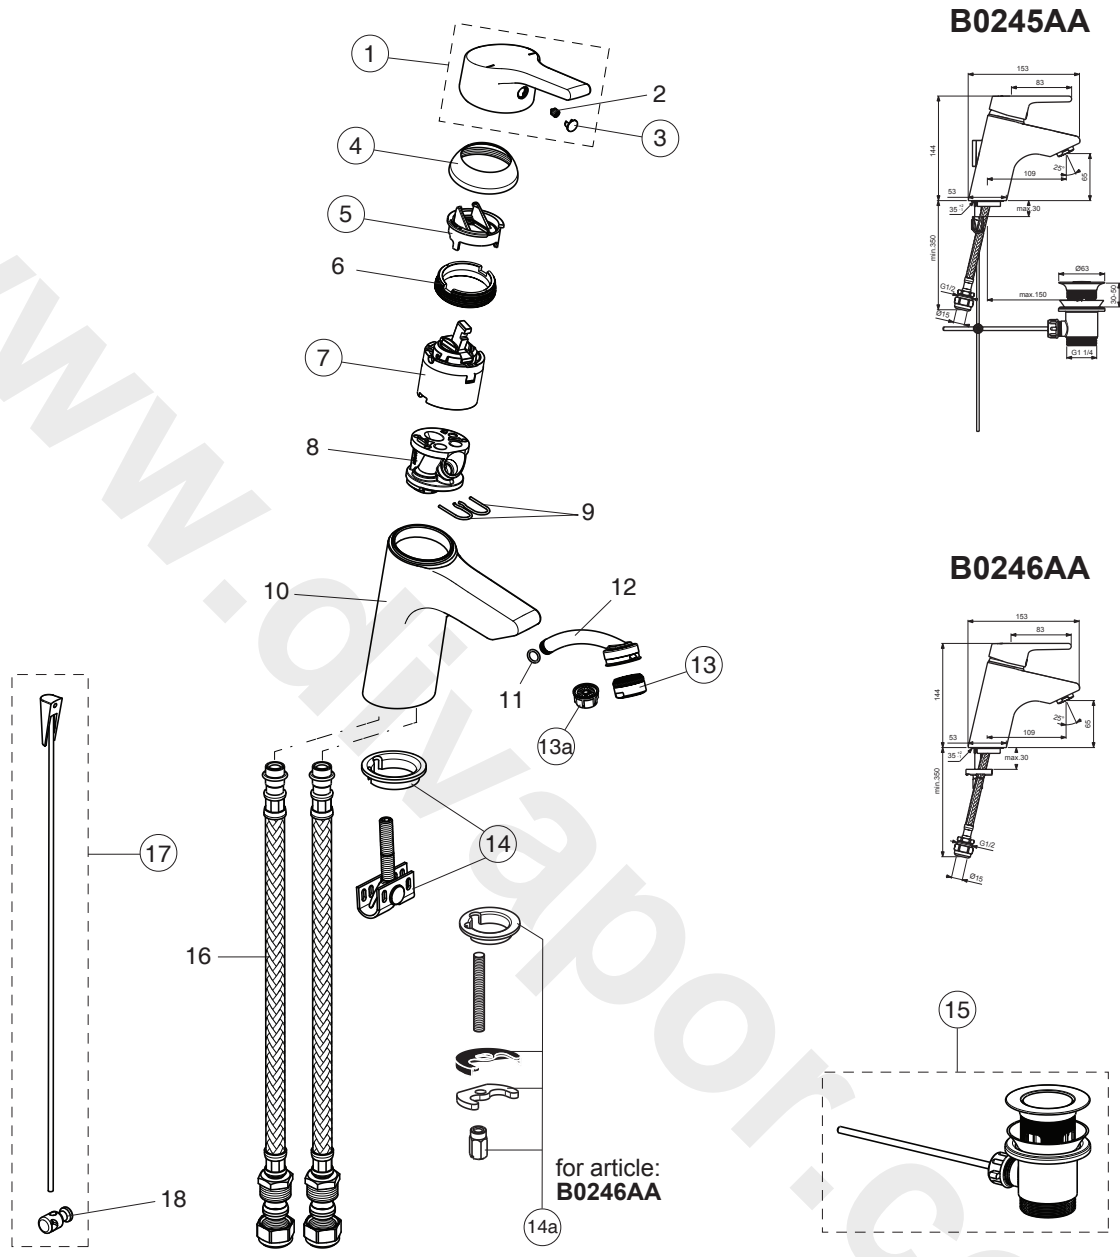

ACTIVE BLUE

B0245AA

B0246AA

Pos.	Signify	Spare parts-Nr.	Quantity	Pos.	Signify	Spare parts-Nr.	Quantity
1	Lever,w/logo ISI-compl.	B960673AA	1 Pcs.	14	Connecting set	A960949NU	1 Set
2	Screw M5x10		1 Pcs.	14a	Connecting set	B960608NU	1 Set
3	Cap decorative	B960473AA	1 Pcs.	15	Pop-up waste 1 1/4"	B960853AA	1 Pcs.
4+6	Cap	B960862AA	1 Pcs.	16	Flex hose G1/2		2 Pcs.
5	Eco click set D40	B960477NU	1 Pcs.	17	Pull-up rod-compl.	B960479AA	1 Set
6	Screw M43x1.5 M41x1.5		1 Pcs.	18	Pop up waste shackle		1 Pcs.
7	Cartridge Ø40-high-flow	B960775NU	1 Pcs.				
8	Manifold		1 Pcs.				
9	Clip		2 Pcs.				
10	Body basin		1 Pcs.				
11	O-Ring Ø7.65x1.78		1 Pcs.				
12	Tube M24x1		1 Pcs.				
13	Aerator M24x1-set	B960754AA	1 Pcs.				
13a	Flow straightener M22/M24	A962713NU	1 Pcs.				