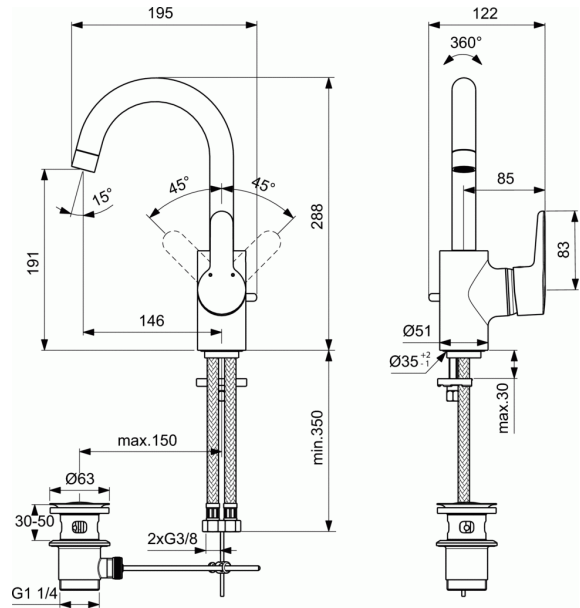

CONNECT BLUE

One-hole basin mixer with tubular spout

One-hole basin mixer with tubular spout

- Easy-fix fixation
- Centering & Sealing Ring
- Flexible hoses G3/8" for water supply system connection (PEX hoses - antibacterial)
- 40 mm IS cartridge with hot water limiter, with Click
- Turnable tubular spout R145 mm; limitation 120°
- With pop-up waste
- Metal handle with red and blue indicator
- Cascade aerator M22x1
- Comply with EN817

VARIANTS

One-hole basin mixer with tubular spout

B9933

FINISHES*

AA

* AA = Chrome

KEY FEATURES & BENEFITS