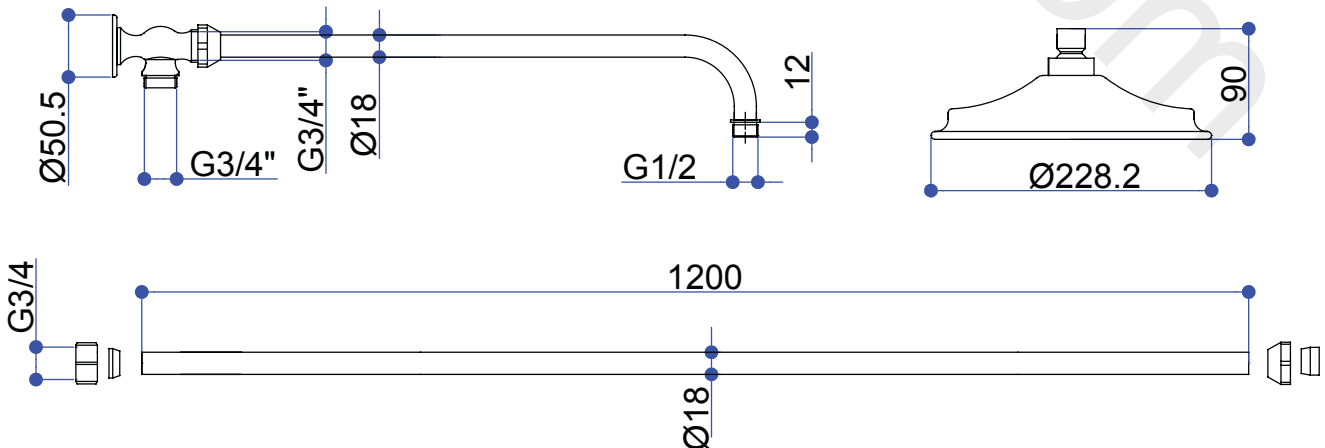

Maintenance

We do NOT recommend you use any household cleaners to clean the product. The product should only be cleaned with soapy water, rinsed with clean water, and dried with a soft cloth.