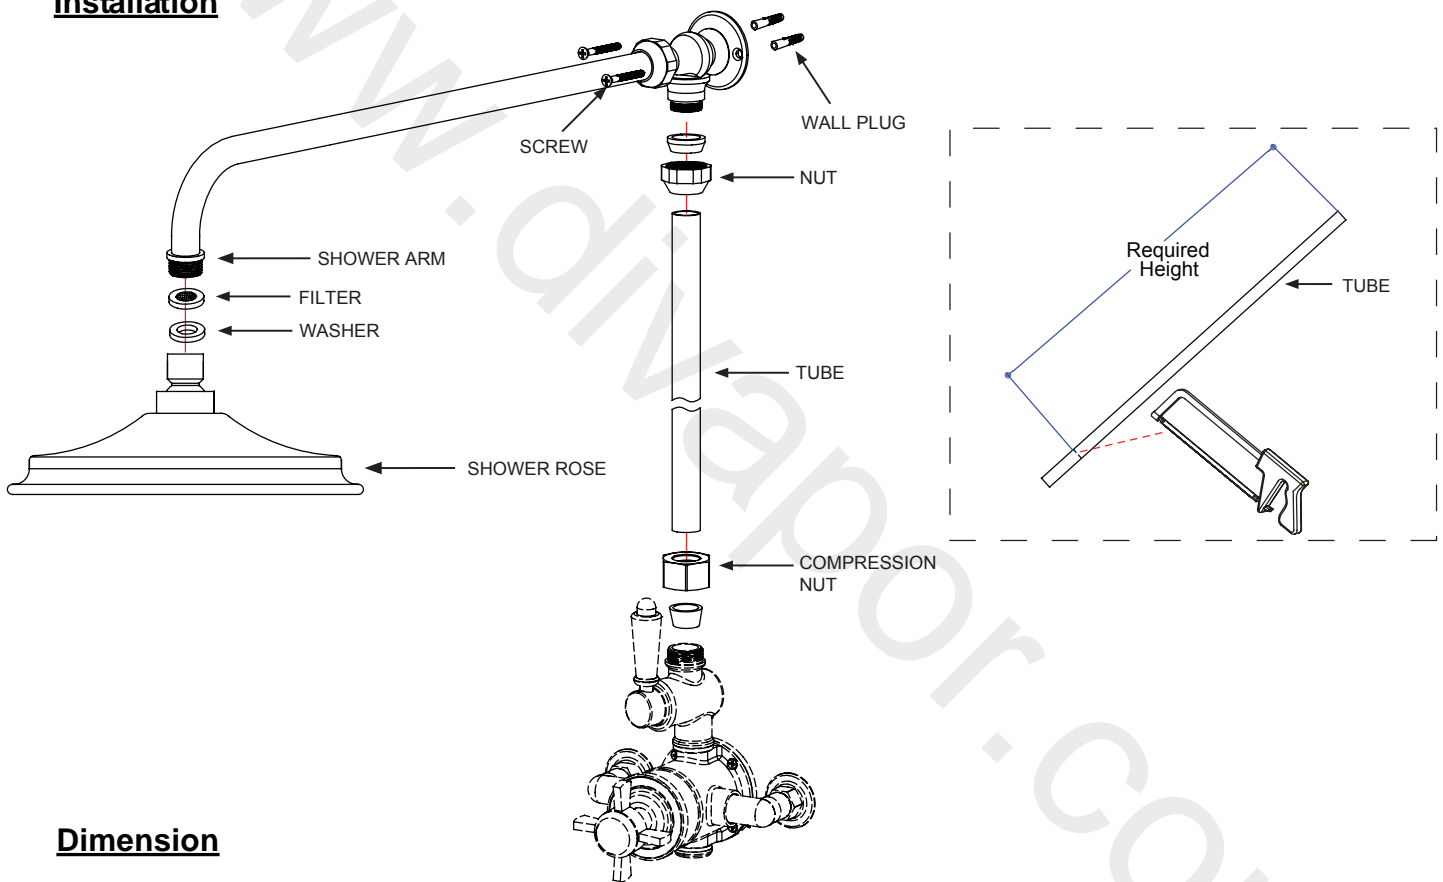

INSTALLATION INSTRUCTIONS

Grand fixed riser ,horizontal arm & Watercan traditional head - 20007013190

Important

- We recommend that this product is installed by a qualified professional contractor. Such as a plumber who is certified by NVQ (National Vocational Qualification) or SNVQ (Scottish National Vocational Qualification) Level 3.
- Please check this product immediately to ensure that it has not been damaged and is complete. Before installation, please make sure this product is the correct model and you have all the parts required for installation and using.
- Please read these instructions carefully and keep it for future reference.

Installation

Dimension