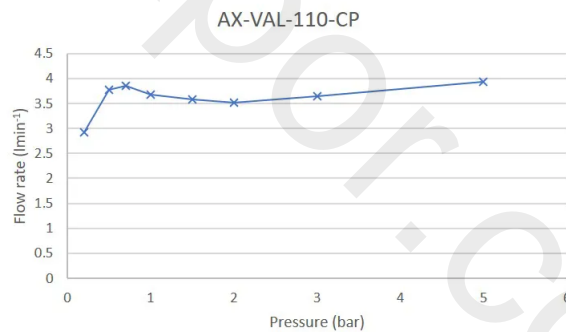

SPECIFICATION SHEET

COLLECTION: VALA
PRODUCT CODE: AX-VAL-110-CP

TAP TYPE

Bidet Mixer

PLUMBING SYSTEM SUITABILITY

Gravity System, Pumped System, Combination Boiler, Pressurised System

MOUNTING

Deck Mounted

WASTE

with Pop-up Waste

DECK HOLE DRILL DIAMETER

35mm

SPARE PARTS

Ceramic Cartridge W-003-N35

HANDLES

Single Lever

0.2 Bar LP

GUARANTEE

10 Year Guarantee

TECHNICAL DRAWING

COLLECTION: VALA
PRODUCT CODE: AX-VAL-110-CP