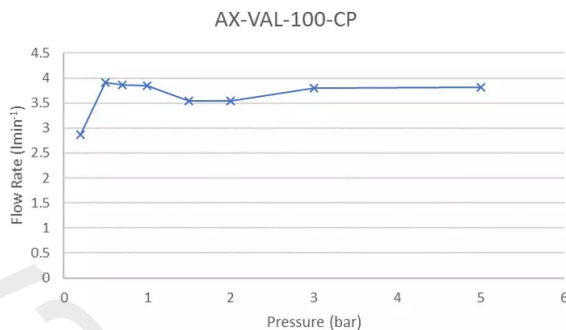

SPECIFICATION SHEET

COLLECTION: VALA
PRODUCT CODE: AX-VAL-100-CP

TAP TYPE

Basin Mixer

COLLECTION NAME

Vala

FINISH

Chrome

RECOMMENDED FLOW REGULATOR

4.5 l/m dual core flow regulator fitted as standard

MINIMUM OPERATING PRESSURE

0.2 Bar LP

MAXIMUM OPERATING PRESSURE

5.0 Bar LP

GUARANTEE

10 Year Guarantee

HANDLES

Single Lever

WITH ECOTURN COLD START TECHNOLOGY

No

tel: 01934 744466
email: sales@vado.com
www.vado.com

WHERE INSPIRATION FLOWS
TAPS | SHOWERS | ACCESSORIES