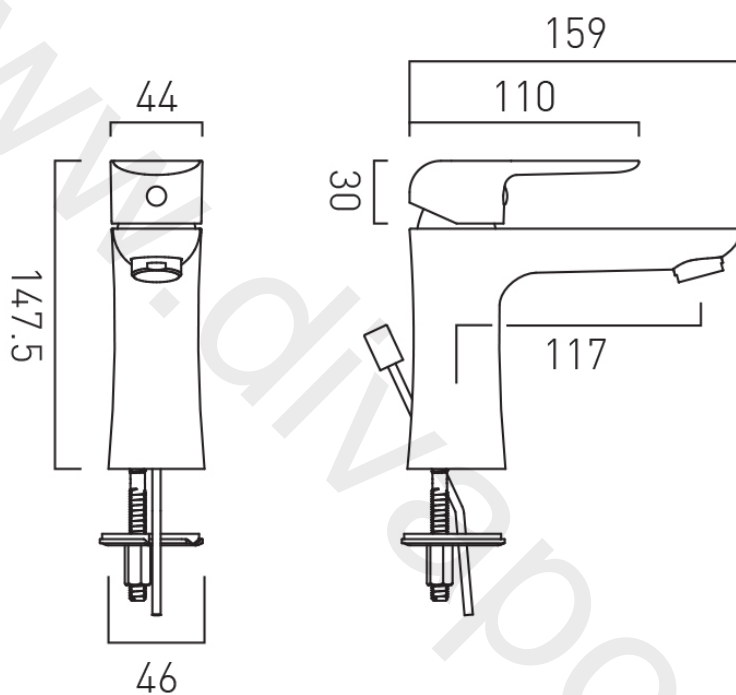

RECOMMENDED FLOW REGULATOR

4.5 l/m dual core flow regulator fitted as standard

MINIMUM OPERATING PRESSURE

0.2 Bar LP

MAXIMUM OPERATING PRESSURE

5.0 Bar LP

GUARANTEE

10 Year Guarantee

WITH WATER FLOW STRAIGHTENER

No

WITH WATER FLOW AERATOR

Yes

CONNECTIONS / FITTINGS

2 x 1/2" nut x 400mm flexipipe connections

SPARE PARTS

Ceramic Cartridge W-003-N35

DECK HOLE DRILL DIAMETER

35mm

WASTE

with Pop-up Waste

MOUNTING

Deck Mounted

PLUMBING SYSTEM SUITABILITY

Gravity System, Pumped System, Combination Boiler, Pressurised System

TECHNICAL DRAWING

COLLECTION: VALA
PRODUCT CODE: AX-VAL-100-CP

tel: 01934 744466
email: sales@vado.com
www.vado.com

WHERE INSPIRATION FLOWS
TAPS | SHOWERS | ACCESSORIES