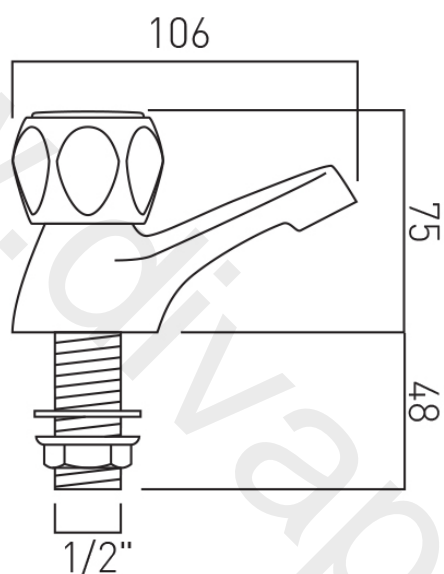

## DECK HOLE DRILL DIAMETER

22mm

tel: 01934 744466  
email: sales@vado.com  
www.vado.com

WHERE INSPIRATION FLOWS  
TAPS | SHOWERS | ACCESSORIES

# TECHNICAL DRAWING

COLLECTION: ASTRA

PRODUCT CODE: AX-AST-106-CP

tel: 01934 744466  
email: sales@vado.com  
www.vado.com

WHERE INSPIRATION FLOWS  
TAPS | SHOWERS | ACCESSORIES