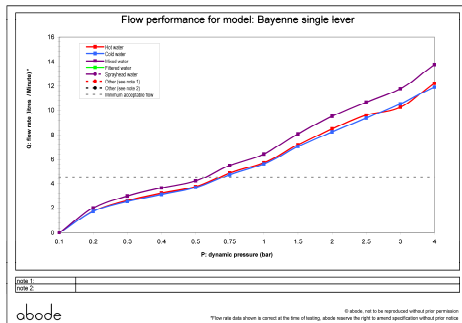

## Product dimensions:

- **Overall Height / projection (mm):** 327
- **Exit reach (mm):** 230
- **Exit height (mm):** 234
- **Centre distance(s):** N/A

- **Base diameter(s) (mm):** 66
- **Recommended hole diameter (mm):** Ø 35
- **Max. surface depth (mm):** 60

## Product flow characteristics:

- **Min / Max water pressure (bar):** 0.50 / 5.5
- **Recommended / Max water temperature:** 46°C / 70°C
- **Part G - Mixed flow rate at 3 bar (litres / min):** 11.77

- **Control valve type:** Single lever ceramic cartridge
- **Product flow characteristics:** Single flow
- **Non-return/Check valve(s):** Integral to H & C inlets