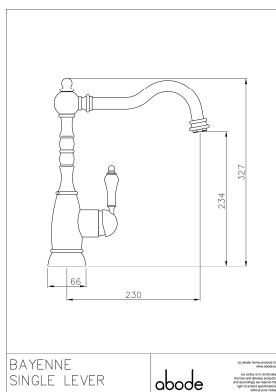

# Bayenne Single Lever

**Product Finish:** Chrome

**Product code:** AT3028

**EAN13 barcode:** 5060048383379

## Packaged properties:

**Box length (mm):** 605    **Box depth (mm):** 85

**Box width (mm):** 320    **Units per outer:** 5

**Tap only weight (kg):** 3.04

**Boxed weight (kg):** 3.84

## Product dimensions:

- **Overall Height / projection (mm):** 327
- **Exit reach (mm):** 230
- **Exit height (mm):** 234
- **Centre distance(s):** N/A

- **Base diameter(s) (mm):** 66
- **Recommended hole diameter (mm):** Ø 35
- **Max. surface depth (mm):** 60

- **Spout diameter (mm):** 20
- **Spout aerator size:** M24