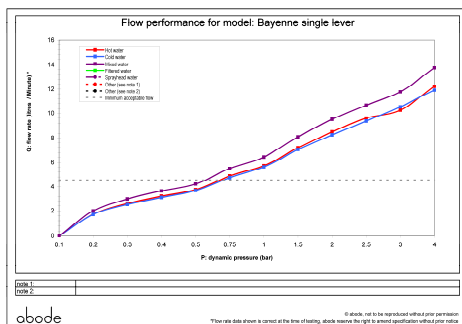

## Product dimensions:

- **Overall Height / projection (mm):** 327
- **Exit reach (mm):** 230
- **Exit height (mm):** 234
- **Centre distance(s):** N/A

- **Base diameter(s) (mm):** 66
- **Recommended hole diameter (mm):** Ø 35
- **Max. surface depth (mm):** 60

## Product flow characteristics:

- **Min / Max water pressure (bar):** 0.50 / 5.5
- **Recommended / Max water temperature:** 46°C / 70°C
- **Part G - Mixed flow rate at 3 bar (litres / min):** 11.77

- **Control valve type:** Single lever ceramic cartridge
- **Product flow characteristics:** Single flow
- **Non-return/Check valve(s):** Integral to H & C inlets