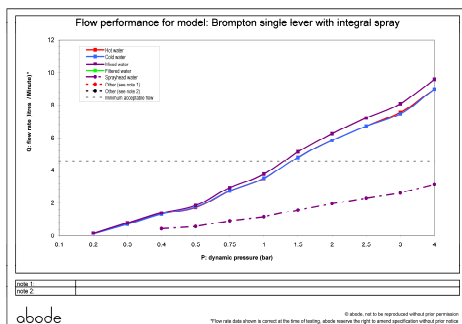

Additional information / Parts included:

The installation of this product should respect requirement IRN R090. Triangular stabiliser, Cache aerator key

Packaged properties:

Box length (mm): 605 **Box depth (mm):** 85 **Tap only weight (kg):** 3.36
Box width (mm): 320 **Units per outer:** 5 **Boxed weight (kg):** 4.14

Product dimensions:

- **Overall Height / projection (mm):** 385
- **Exit reach (mm):** 229
- **Exit height (mm):** 255
- **Centre distance(s):** N/A
- **Base diameter(s) (mm):** 55
- **Recommended hole diameter (mm):** Ø 35
- **Max. surface depth (mm):** 85
- **Spout diameter (mm):** 20
- **Spout aerator size:** M20

Product flow characteristics:

- **Min / Max water pressure (bar):** 1.25 / 5.5
- **Recommended / Max water temperature:** 46°C / 70°C
- **Part G - Mixed flow rate at 3 bar (litres / min):** 8.09
- **Control valve type:** Single lever ceramic cartridge
- **Product flow characteristics:** Single flow
- **Non-return/Check valve(s):** Integral to H & C inlets and sprayhead
- **Aerator type:** Neoperl SLIM AIR CCSLC – STD flow class V
- **Accepts revolve / spray aerator:** No
- **Spout connection method:** Locking collar
- **Tail pipe inlet / outlet size:** 1/2" BSP Male / M10
- **Inlet pipe type / length (mm):** flexible stainless braided hose / 480