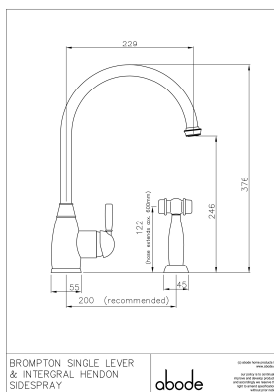

Brompton Single Lever c/w integral Hendon Sidespray

Product Finish: Chrome

Product code: AT3017
EAN13 barcode: 5060048383263

Product features:

- Low lead brass construction
- Single lever control for effortless single handed control
- Elegant classic retro design form
- Integral diverter from spout to sprayhead (spout flow stops when spray activated)
- Leading design performance requiring higher pressures

Additional information / Parts included:

The installation of this product should respect requirement IRN R090. Triangular stabiliser, Cache aerator key

Packaged properties:

Box length (mm): 605 **Box depth (mm):** 85 **Tap only weight (kg):** 3.36
Box width (mm): 320 **Units per outer:** 5 **Boxed weight (kg):** 4.14

Product dimensions:

- **Overall Height / projection (mm):** 385
- **Exit reach (mm):** 229
- **Exit height (mm):** 255
- **Centre distance(s):** N/A
- **Base diameter(s) (mm):** 55
- **Recommended hole diameter (mm):** Ø 35
- **Max. surface depth (mm):** 85
- **Spout diameter (mm):** 20
- **Spout aerator size:** M20

Product flow characteristics:

- **Min / Max water pressure (bar):** 1.25 / 5.5
- **Recommended / Max water temperature:** 46°C / 70°C
- **Part G - Mixed flow rate at 3 bar (litres / min):** 8.09
- **Control valve type:** Single lever ceramic cartridge
- **Product flow characteristics:** Single flow
- **Non-return/Check valve(s):** Integral to H & C inlets and sprayhead
- **Aerator type:** Neoperl SLIM AIR CCSLC – STD flow class V
- **Accepts revolve / spray aerator:** No
- **Spout connection method:** Locking collar
- **Tail pipe inlet / outlet size:** 1/2" BSP Male / M10
- **Inlet pipe type / length (mm):** flexible stainless braided hose / 480