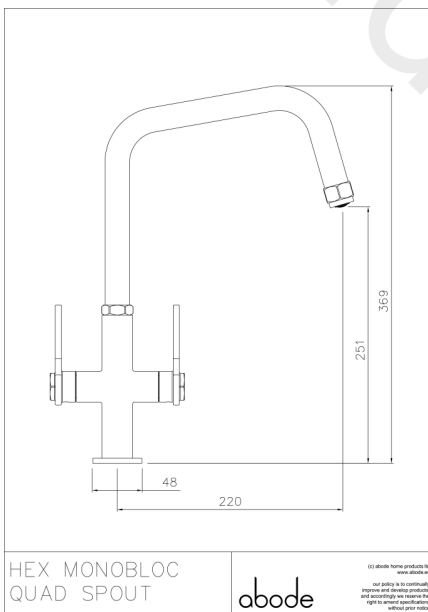

Product dimensions:

HEX MONOBLOC
QUAD SPOUT

abode

- Overall Height / projection: 369 mm
- Exit reach: 220 mm
- Exit height: 251 mm
- Centre distance(s):

- Base diameter(s): 48 mm
- Recommended hole diameter: Ø 35 mm
- Max. surface depth: 60 mm

- Spout diameter: 24 mm
- Spout aerator size: M22F

Packaged properties:

Box length: 575mm

Box depth: 80mm

Box width: 350mm

Units per outer: 5

Tap only weight: 1.56kg

Boxed weight: 2.55kg