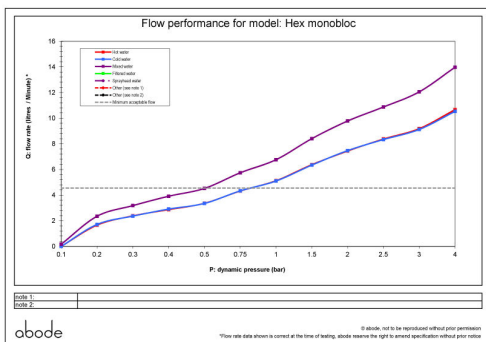

Product flow characteristics:

- Min / Max water pressure: 0.50 / 5.50 bar
- Recommended / Max water temperature: 46°C / 70°C
- Part G - Mixed flow rate at 3 bar (litres / min): 12.05

- Control valve type: Ceramic disc QT
- Product flow characteristics: Single flow
- Non return valve(s): Integral to hot & cold inlets

- Aerator type: Honeycomb coin slot aerator
- Accepts revolve / spray areator: No
- Spout connection method: Grub screw

- Tail pipe inlet / outlet size: M10 / 1/2" BSP Male
- Inlet pipe type / length: flexible stainless braided hose / 365 mm

Care instructions summary:

- Clean the mixers and showers regularly as required, using soap, do not use any other cleaners.
- Regular cleaning will prevent the build-up of lime scale and dirt
- After cleaning rinse thoroughly with clean water to remove any cleaner residue
- Residues of sink & worktop cleaners can also cause damage, so rinse with clean water after using, avoid contact with any abrasives

Warranty Summary (Full details available on request):

- Materials and workmanship defects warranted for 5 years
- Valves and working parts warranted for 5 years
- Surface warranty defects warranted for 1 year
- O-rings, hoses & gaskets warranted for 1 year