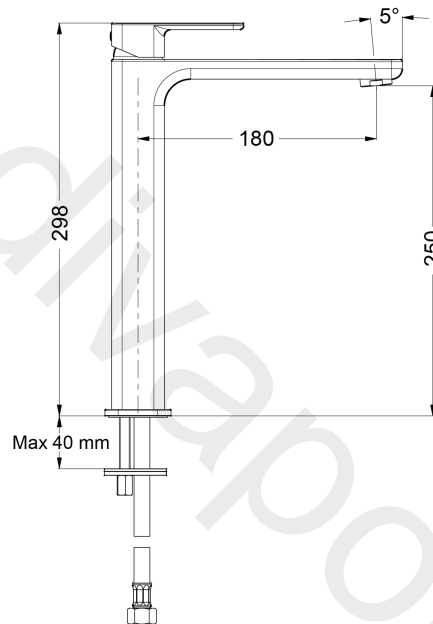

measurements in millimetres (mm)
information updated April 2014

tel | 01322 422767
web | www.crosswater.co.uk
email | technical@crosswater-holdings.co.uk

Tall Basin Monobloc no pop up waste LP

Deck mounted