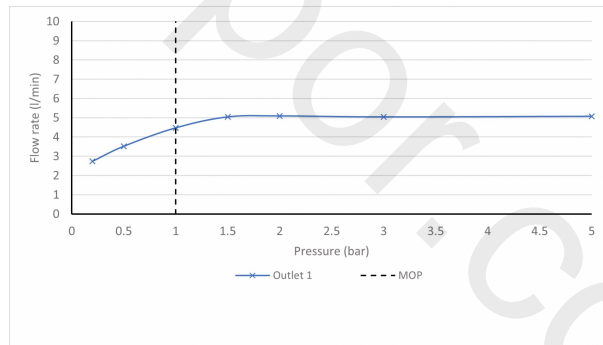

SPECIFICATION SHEET

COLLECTION: ARRONDI
PRODUCT CODE: ARR-201-CP

TAP TYPE

Basin Mixer

COLLECTION NAME

Arrondi

FINISH

Chrome

RECOMMENDED FLOW REGULATOR

5 l/min flow regulator fitted as standard

MINIMUM OPERATING PRESSURE

1.0 Bar MP

MAXIMUM OPERATING PRESSURE

5.0 Bar LP

GUARANTEE

15 Year Guarantee

WITH ECOTURN COLD START TECHNOLOGY

No

NOTES

1/2" ceramic disc 1/4 turn valves

tel: 01934 744466
email: sales@vado.com
www.vado.com

WHERE INSPIRATION FLOWS
TAPS | SHOWERS | ACCESSORIES