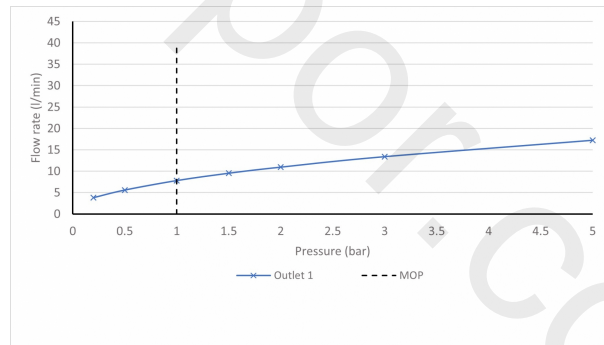

SPECIFICATION SHEET

COLLECTION: ARRONDI
PRODUCT CODE: ARR-150-CP

TAP TYPE

Kitchen Tap

PLUMBING SYSTEM SUITABILITY

Pumped System, Combination Boiler, Pressurised System

COLLECTION NAME

Arrondi

STYLE

Round, Traditional, Contemporary

DECK HOLE DRILL DIAMETER

35mm

SPARE PARTS

ceramic cartridge K-001-N25

HANDLES

Single Lever

CONNECTIONS / FITTINGS

2 x 1/2" x 400mm flexipipe connections

WITH WATER FLOW AERATOR

Yes

tel: 01934 744466
email: sales@vado.com
www.vado.com

WHERE INSPIRATION FLOWS
TAPS | SHOWERS | ACCESSORIES