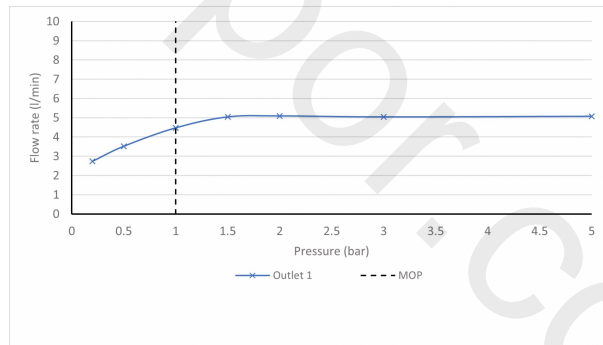

SPECIFICATION SHEET

COLLECTION: ARRONDI
PRODUCT CODE: ARR-101-CP

TAP TYPE

Basin Mixer

COLLECTION NAME

Arrondi

FINISH

Chrome

RECOMMENDED FLOW REGULATOR

5 l/min flow regulator fitted as standard

MINIMUM OPERATING PRESSURE

1.0 Bar MP

MAXIMUM OPERATING PRESSURE

5.0 Bar LP

GUARANTEE

15 Year Guarantee

WITH ECOTURN COLD START TECHNOLOGY

No

NOTES

1/2" ceramic disc 1/4 turn valves

tel: 01934 744466
email: sales@vado.com
www.vado.com

WHERE INSPIRATION FLOWS
TAPS | SHOWERS | ACCESSORIES