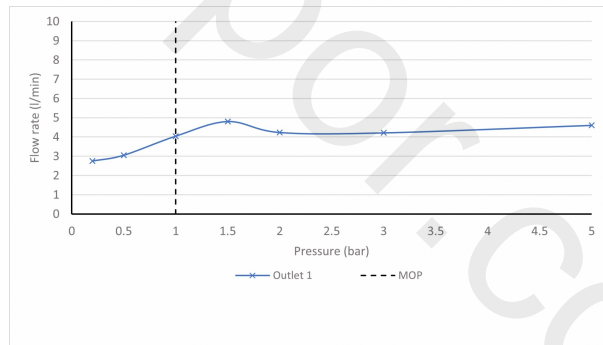

SPECIFICATION SHEET

COLLECTION: ARRONDI
PRODUCT CODE: ARR-100M/SB-CP

TAP TYPE

Basin Mixer

COLLECTION NAME

Arrondi

FINISH

Chrome

RECOMMENDED FLOW REGULATOR

5 l/min flow regulator fitted as standard

MINIMUM OPERATING PRESSURE

1.0 Bar MP

MAXIMUM OPERATING PRESSURE

5.0 Bar LP

GUARANTEE

15 Year Guarantee

HANDLES

Single Lever

WITH ECOTURN COLD START TECHNOLOGY

No

tel: 01934 744466
email: sales@vado.com
www.vado.com

WHERE INSPIRATION FLOWS
TAPS | SHOWERS | ACCESSORIES