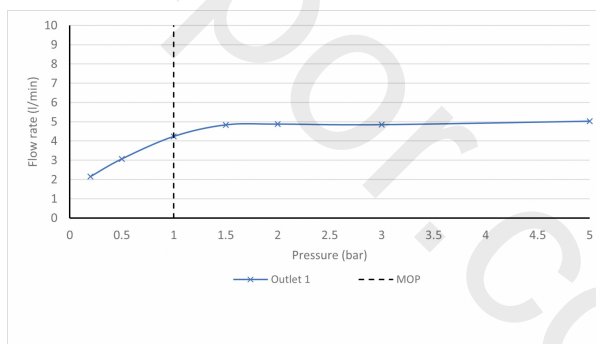

SPECIFICATION SHEET

COLLECTION: ARRONDI
PRODUCT CODE: ARR-100E/SB-CP

TAP TYPE

Basin Mixer

COLLECTION NAME

Arrondi

FINISH

Chrome

RECOMMENDED FLOW REGULATOR

5 l/min flow regulator fitted as standard

MINIMUM OPERATING PRESSURE

1.0 Bar MP

MAXIMUM OPERATING PRESSURE

5.0 Bar LP

GUARANTEE

15 Year Guarantee

HANDLES

Single Lever

WITH ECOTURN COLD START TECHNOLOGY

No

tel: 01934 744466
email: sales@vado.com
www.vado.com

WHERE INSPIRATION FLOWS
TAPS | SHOWERS | ACCESSORIES