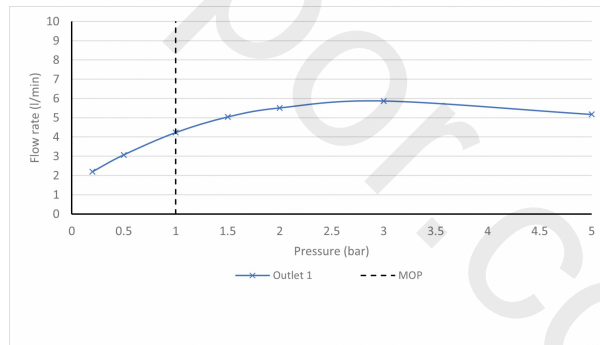

SPECIFICATION SHEET

COLLECTION: ARRONDI
PRODUCT CODE: ARR-100/CC-CP

TAP TYPE

Basin Mixer

COLLECTION NAME

Arrondi

FINISH

Chrome

RECOMMENDED FLOW REGULATOR

5 l/min flow regulator fitted as standard

MINIMUM OPERATING PRESSURE

1.0 Bar MP

MAXIMUM OPERATING PRESSURE

5.0 Bar LP

GUARANTEE

15 Year Guarantee

HANDLES

Single Lever

WITH ECOTURN COLD START TECHNOLOGY

No

tel: 01934 744466
email: sales@vado.com
www.vado.com

WHERE INSPIRATION FLOWS
TAPS | SHOWERS | ACCESSORIES