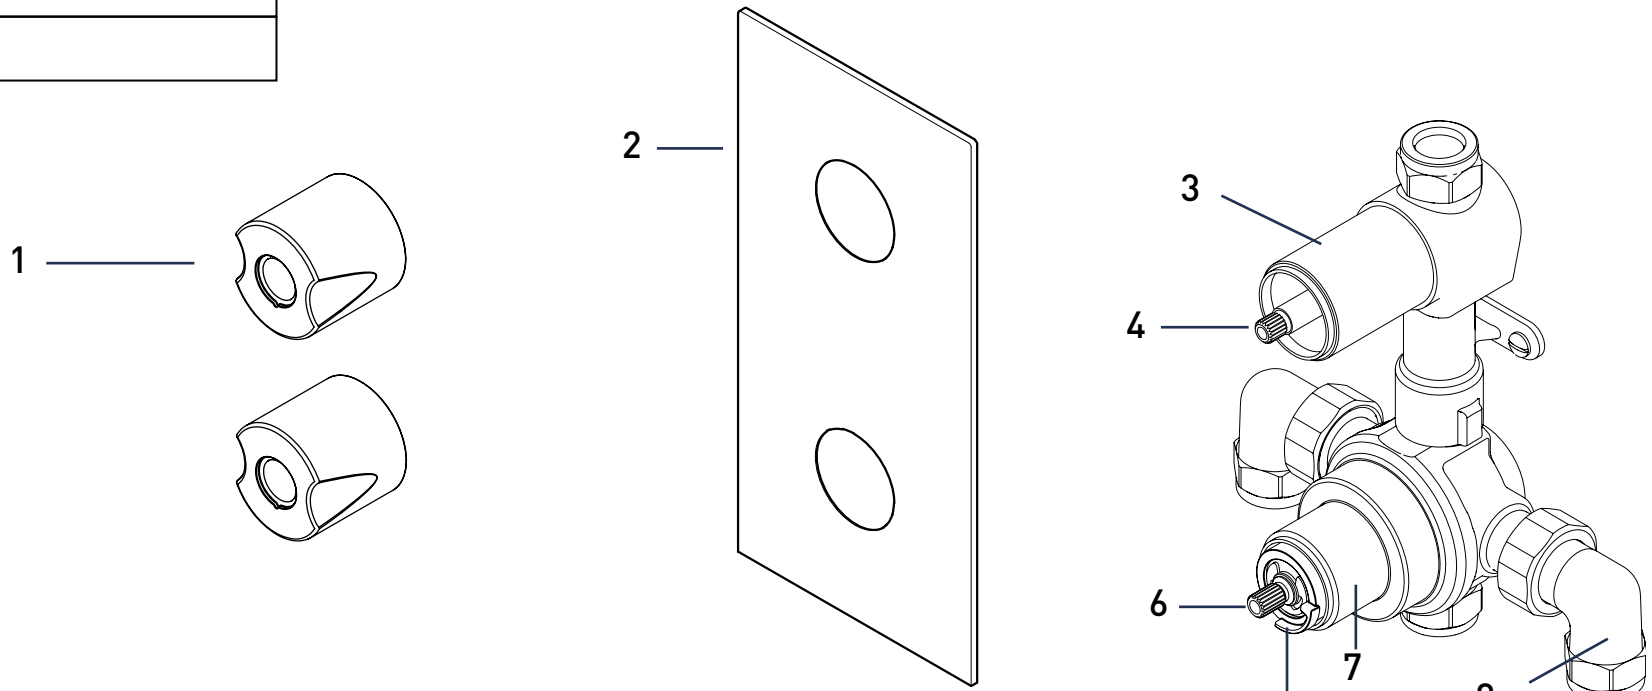

Product Code: AR3 SHCVO C

Revision: D4

1	Flow Handle Assembly
2	Concealing Plate
3	Flow Shroud
4	Flow Valve
5	Temperature Stop
6	Thermostatic Cartridge
7	Temperature Shroud
8	Elbow Assey (Pair)
9	Fixings
10	Wall Outlet
11	Filter Washers
12	Flow Regulator
13	Flow Regulator
14	Inserts