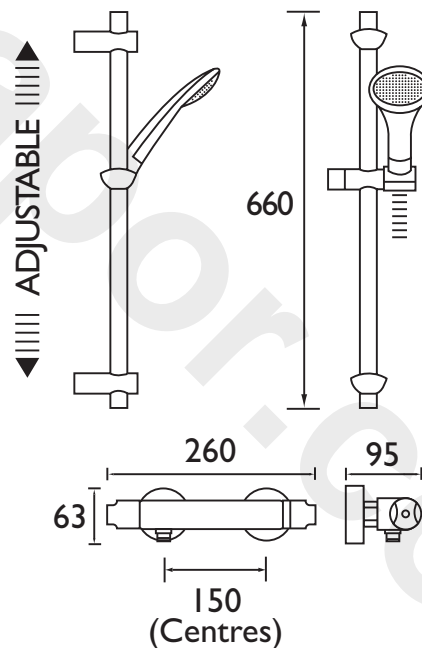

### Specification

Style:	Contemporary
Finish/Colour:	Chrome
Main Construction Material:	Brass
No of Controls:	2
Shower Type:	Bar Shower
Shower Head Type:	Single Function Handset
Valve/Cartridge Type:	Exposed
Maximum Hot Water Supply Temperature °C:	60°C - Pre-set to 38°C
Dynamic Pressure Range: (bar)	5
Maximum Static Pressure: (bar)	10
Plumbing System Suitability:	All
Working Pressure Range:	Min 0.1 Bar, Max 5.0 Bar
Flow Rate: (l/min @ 3 bar)	25.5
Connection Inlet:	15mm compression
Connection Outlet:	G 1/2" BSP
Isolation Valve Included:	No
Check Valve Included:	Yes

### Dimensions (measurements in mm)