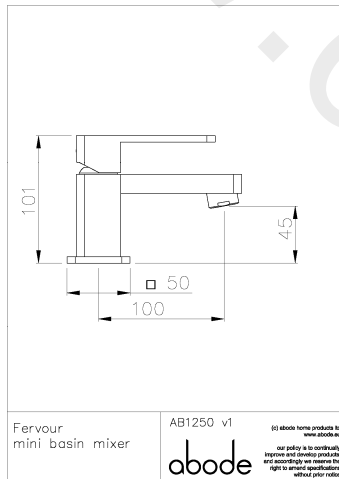

### Packaged properties:

**Box length:** 255 mm      **Box depth:** 95 mm  
**Box width:** 200 mm      **Boxed weight:** 1.54 kg

**Includes pop up waste?:** No

**Additional comments:**

### Product dimensions:

- **Overall Height / projection:** 101 mm
- **Exit reach:** 100 mm
- **Exit height:** 45 mm
- **Centre distance(s):** n/a mm
- **Base diameter(s):** 50 mm
- **Product mounted where:** Surface
- **Recommended hole diameter:** 35 mm
- **Min. fitting depth required:** n/a mm
- **Max. surface depth:** 62 mm

### Product flow characteristics:

- **Min / Max water pressure:** 0.75 / 5.5 bar
- **Part G mixed flow rate at 3 bar (l/m):** 9.68

- **Max water temperature:** 70° C
- **Product flow characteristics:** Single flow
- **Aerator type:** Neoperl honeycomb, laminar, white screen
- **Includes output diverter?:** N/A
- **Control valve type:** Single lever (25mm)
- **Non return valve position:** n/a
- **Mesh particle filter size:** n/a
- **Inlet / outlet size:** 1/2" F / M10
- **Inlet type / length:** Flexi / 345 mm
- **Shower hose type / length:** N/a / n/a