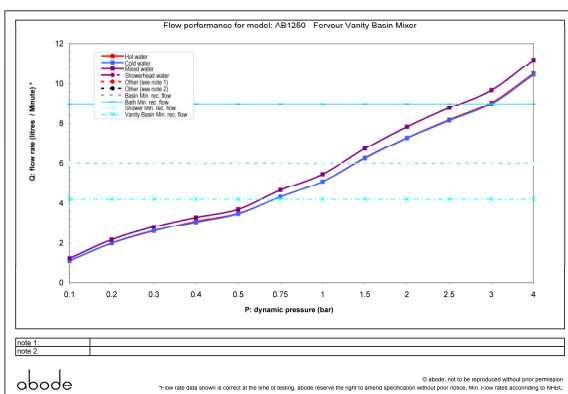

### Packaged properties:

**Box length:** 255 mm      **Box depth:** 95 mm  
**Box width:** 200 mm      **Boxed weight:** 1.54 kg

**Includes pop up waste?:** No

**Additional comments:**

### Product dimensions:

- **Overall Height / projection:** 101 mm
- **Exit reach:** 100 mm
- **Exit height:** 45 mm
- **Centre distance(s):** n/a mm
- **Base diameter(s):** 50 mm
- **Product mounted where:** Surface
- **Recommended hole diameter:** 35 mm
- **Min. fitting depth required:** n/a mm
- **Max. surface depth:** 62 mm

### Product flow characteristics:

- **Min / Max water pressure:** 0.75 / 5.5 bar
- **Part G mixed flow rate at 3 bar (l/m):** 9.68

- **Max water temperature:** 70° C
- **Product flow characteristics:** Single flow
- **Aerator type:** Neoperl honeycomb, laminar, white screen
- **Includes output diverter?:** N/A
- **Control valve type:** Single lever (25mm)
- **Non return valve position:** n/a
- **Mesh particle filter size:** n/a
- **Inlet / outlet size:** 1/2" F / M10
- **Inlet type / length:** Flexi / 345 mm
- **Shower hose type / length:** N/a / n/a