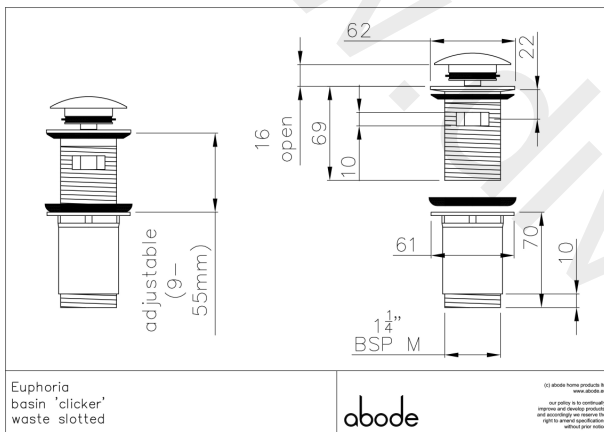

Additional comments:

Product dimensions:

Euphoria basin 'clicker' waste slotted

abode

- **Product mounted where:** Surface
- **Recommended hole size:** Ø 43-55 mm

- **Overall Height / projection:** 70 mm
- **Exit reach:** N/A mm
- **Exit height:** N/A mm
- **Base size:** 62 mm

- **Inlet centre distance(s):** N/A mm

- **Min. fitting depth required:** 55 mm
- **Max. surface depth:** 9

Product flow characteristics:

FLOW GRAPH NOT APPLICABLE

- **Min / Max water pressure (bar):** N/A* / N/A
- **Part G max. mixed flow rate at 3 bar (l/m):** N/A
- **Inlet connection type / length:** N/A / N/A mm
- **Inlet (plumbing connection) / outlet size:** N/A / 1 1/4" M
- **Product flow characteristics:** N/A
- **Non return valve(s) supplied or position:** no
- **Aerator type:** N/A
- **Control valve type:** N/A (N/A)
- **Includes output diverter?:** N/A
- **Inlet meshed particle filters included:** n/a
- **Shower hose type / length:** N/A / N/A

Warranty Summary (full details available on request):

- Materials and workmanship defects warranted for 5 years
- Valves and working parts warranted for 5 years
- Surface warranty defects warranted for 1 year
- O-rings, hoses & gaskets warranted for 1 year

Care instructions:

- Clean the mixers and showers regularly as required, using soap, do not use any other cleaners.
- Regular cleaning will prevent the build-up of lime scale and dirt
- After cleaning rinse thoroughly with clean water to remove any cleaner residue
- Residues of liquid soaps, shampoos and shower foams can also cause damage, so rinse with clean water after using, avoid contact with any abrasives