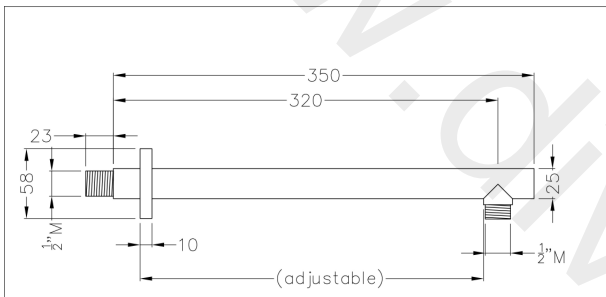

Product dimensions:

Euphoria round minimal wall mounted shower arm

- **Product mounted where:** Wall
- **Recommended hole size:** N/A mm
- **Overall Height / projection:** 350 mm
- **Exit reach:** 320 mm
- **Exit height:** 50 mm
- **Base size:** 58 mm
- **Inlet centre distance(s):** N/A mm

- **Min. fitting depth required:** 60 mm N/A mm
- **Max. surface depth:** N/A

Product flow characteristics:

FLOW GRAPH NOT APPLICABLE

- **Min / Max water pressure (bar):** N/A* / 5.00
- **Part G max. mixed flow rate at 3 bar (l/m):** N/A
- **Inlet connection type / length:** Fixed / 23 mm
- **Inlet (plumbing connection) / outlet size:** 1/2" M / 1/2" M
- **Product flow characteristics:** N/A
- **Non return valve(s) supplied or position:** No
- **Aerator type:** N/A
- **Control valve type:** N/A (N/A)
- **Includes output diverter?:** N/A
- **Inlet meshed particle filters included:** N/A
- **Shower hose type / length:** N/A / N/A

Warranty Summary (full details available on request):

- Materials and workmanship defects warranted for 5 years
- Valves and working parts warranted for 5 years
- Surface warranty defects warranted for 1 year
- O-rings, hoses & gaskets warranted for 1 year

Care instructions:

- Clean the mixers and showers regularly as required, using soap, do not use any other cleaners.
- Regular cleaning will prevent the build-up of lime scale and dirt
- After cleaning rinse thoroughly with clean water to remove any cleaner residue
- Residues of liquid soaps, shampoos and shower foams can also cause damage, so rinse with clean water after using, avoid contact with any abrasives