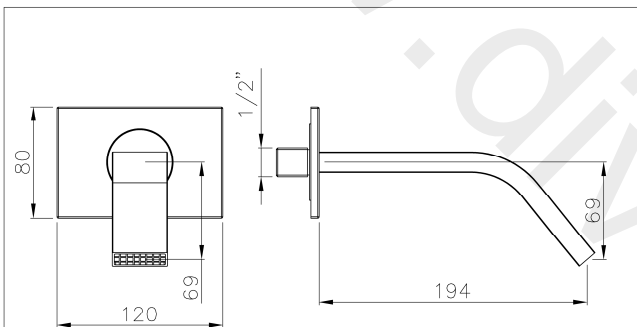

Product dimensions:

- **Overall Height / projection:** 205 mm
- **Exit reach:** 194 mm
- **Exit height:** 69 mm
- **Centre distance(s):** N/A mm
- **Base diameter(s):** 120 x 80 mm
- **Product mounted where:** Wall
- **Recommended hole diameter:** 25 - 45 mm
- **Min. fitting depth required:** 25 mm
- **Max. surface depth:** N/A mm

Euphoria
square wall mounted bath
spout

AB2460 v1

abode