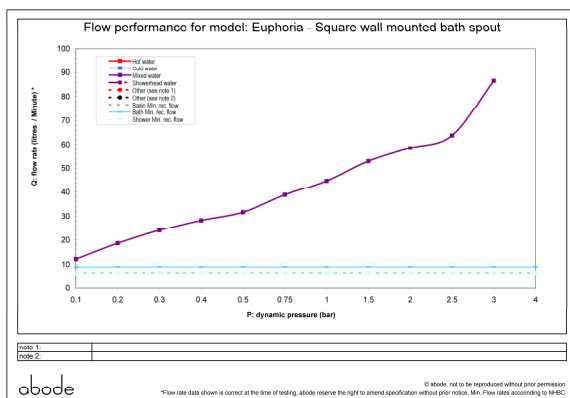

Product flow characteristics:

- **Min / Max water pressure:** 0.2 / 5 bar
- **Part G mixed flow rate at 3 bar (l/m):** 63.8
- **Max water temperature:** 70° C
- **Product flow characteristics:** Single flow
- **Aerator type:** Grey flow straightener
- **Includes output diverter?:** No
- **Control valve type:** N/A (N/A)
- **Non return valve position:** No
- **Mesh particle filter size:** N/A
- **Inlet / outlet size:** 1/2" M / N/A
- **Inlet type / length:** Fixed / 25 mm
- **Shower hose type / length:** N/A / N/A

Warranty Summary (Full details available on request):

- Materials and workmanship defects warranted for 5 years
- Valves and working parts warranted for 5 years
- Surface warranty defects warranted for 1 year
- O-rings, hoses & gaskets warranted for 1 year

Care instructions:

- Clean the mixers and showers regularly as required, using soap, do not use any other cleaners.
- Regular cleaning will prevent the build up of lime scale and dirt
- After cleaning rinse thoroughly with clean water to remove any cleaner residue
- Residues of liquid soaps, shampoos and shower foams can also cause damage, so rinse with clean water after using, avoid contact with any abrasives