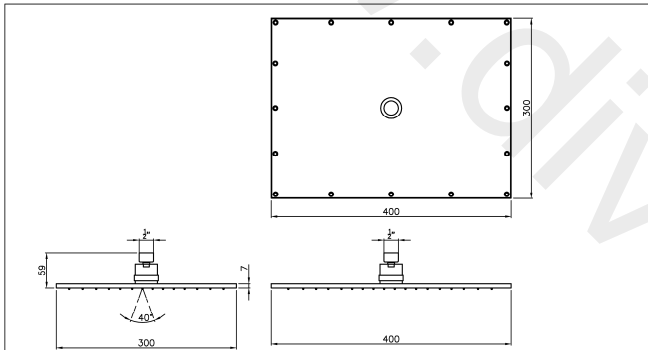

Product dimensions:

- **Overall Height / projection:** 59 mm
- **Exit reach:** N/A mm
- **Exit height:** 59 mm
- **Centre distance(s):** N/A mm
- **Base diameter(s):** N/A mm
- **Product mounted where:** Roof / wall
- **Recommended hole diameter:** N/A mm
- **Min. fitting depth required:** N/A mm
- **Max. surface depth:** N/A mm

Euphoria rectangular 400mm x 300mm showerhead 7mm thick

AB2449 v1

abode