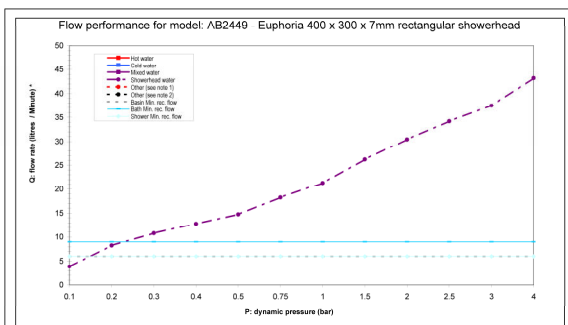

Product flow characteristics:

- **Min / Max water pressure:** 0.2 / 5 bar
- **Part G mixed flow rate at 3 bar (l/m):** 37.48

- **Max water temperature:** 70° C
- **Product flow characteristics:** N/A
- **Aerator type:** Clear silicone rub clean nozzles
- **Includes output diverter?:** No
- **Control valve type:** N/A (N/A)
- **Non return valve position:** No
- **Mesh particle filter size:** 0.60 mm
- **Inlet / outlet size:** 1/2" F / TBC
- **Inlet type / length:** Fixed / N/A mm
- **Shower hose type / length:** N/A / N/A

Warranty Summary (Full details available on request):

- Materials and workmanship defects warranted for 5 years
- Valves and working parts warranted for 5 years
- Surface warranty defects warranted for 1 year
- O-rings, hoses & gaskets warranted for 1 year

Care instructions:

- Clean the mixers and showers regularly as required, using soap, do not use any other cleaners.
- Regular cleaning will prevent the build up of lime scale and dirt
- After cleaning rinse thoroughly with clean water to remove any cleaner residue
- Residues of liquid soaps, shampoos and shower foams can also cause damage, so rinse with clean water after using, avoid contact with any abrasives