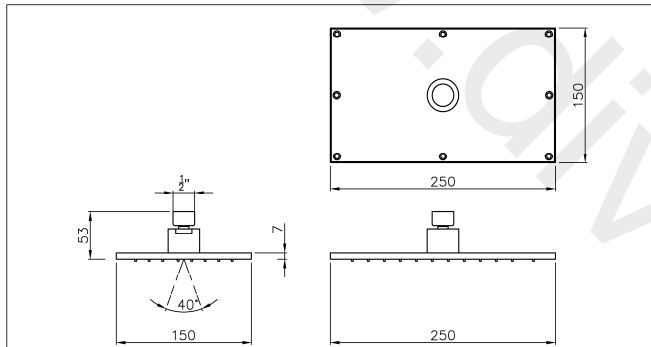

Product dimensions:

- **Overall Height / projection:** 53 mm
- **Exit reach:** N/A mm
- **Exit height:** 53 mm
- **Centre distance(s):** N/A mm
- **Base diameter(s):** N/A mm
- **Product mounted where:** Roof / wall
- **Recommended hole diameter:** N/A mm
- **Min. fitting depth required:** N/A mm
- **Max. surface depth:** N/A mm

Euphoria rectangular 250mm x 150mm showerhead 7mm thick

AB2448 v1

abode