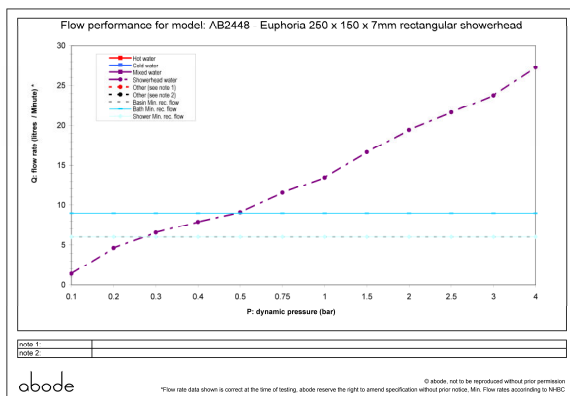

Product flow characteristics:

- **Min / Max water pressure:** 0.3 / 5 bar
- **Part G mixed flow rate at 3 bar (l/m):** 23.72

- **Max water temperature:** 70° C
- **Product flow characteristics:** N/A
- **Aerator type:** Clear silicone rub clean nozzles
- **Includes output diverter?:** No
- **Control valve type:** N/A (N/A)
- **Non return valve position:** No
- **Mesh particle filter size:** 0.60 mm
- **Inlet / outlet size:** 1/2" F / TBC
- **Inlet type / length:** Fixed / N/A mm
- **Shower hose type / length:** N/A / N/A

Warranty Summary (Full details available on request):

- Materials and workmanship defects warranted for 5 years
- Valves and working parts warranted for 5 years
- Surface warranty defects warranted for 1 year
- O-rings, hoses & gaskets warranted for 1 year

Care instructions:

- Clean the mixers and showers regularly as required, using soap, do not use any other cleaners.
- Regular cleaning will prevent the build up of lime scale and dirt
- After cleaning rinse thoroughly with clean water to remove any cleaner residue
- Residues of liquid soaps, shampoos and shower foams can also cause damage, so rinse with clean water after using, avoid contact with any abrasives