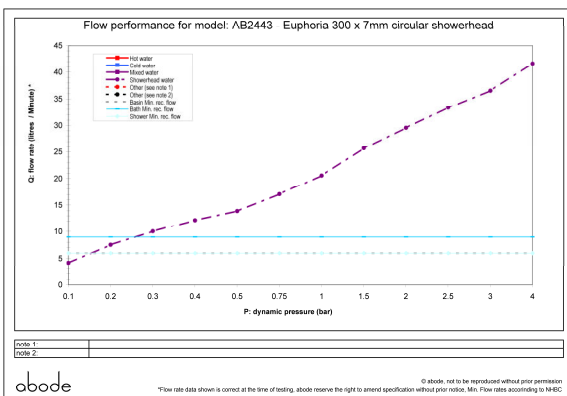

### Packaged properties:

**Box length:** 330 mm      **Box depth:** 75 mm  
**Box width:** 315 mm      **Boxed weight:** 2.10 kg

**Includes pop up waste?:** N/A

**Additional comments:**  
 1.5mm allen key , 2 x grub screw

### Product dimensions:

- **Overall Height / projection:** 53 mm
- **Exit reach:** N/A mm
- **Exit height:** 53 mm
- **Centre distance(s):** N/A mm
- **Base diameter(s):** N/A mm
- **Product mounted where:** Roof / wall
- **Recommended hole diameter:** N/A mm
- **Min. fitting depth required:** N/A mm
- **Max. surface depth:** N/A mm

### Product flow characteristics:

- **Min / Max water pressure:** 0.2 / 5 bar
- **Part G mixed flow rate at 3 bar (l/m):** 36.55

- **Max water temperature:** 70° C
- **Product flow characteristics:** N/A
- **Aerator type:** Clear silicone rub clean nozzles
- **Includes output diverter?:** N/A
- **Control valve type:** N/A (N/A)
- **Non return valve position:** No
- **Mesh particle filter size:** 0.60 mm
- **Inlet / outlet size:** 1/2" F / TBC
- **Inlet type / length:** Fixed / N/A mm
- **Shower hose type / length:** N/A / N/A