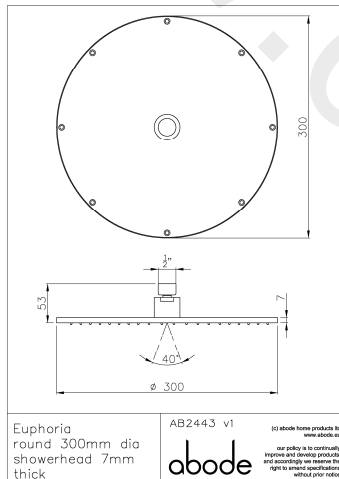

### Packaged properties:

**Box length:** 330 mm      **Box depth:** 75 mm  
**Box width:** 315 mm      **Boxed weight:** 2.10 kg

**Includes pop up waste?:** N/A

**Additional comments:**  
 1.5mm allen key , 2 x grub screw

### Product dimensions:

- **Overall Height / projection:** 53 mm
- **Exit reach:** N/A mm
- **Exit height:** 53 mm
- **Centre distance(s):** N/A mm
- **Base diameter(s):** N/A mm
- **Product mounted where:** Roof / wall
- **Recommended hole diameter:** N/A mm
- **Min. fitting depth required:** N/A mm
- **Max. surface depth:** N/A mm

### Product flow characteristics:

- **Min / Max water pressure:** 0.2 / 5 bar
- **Part G mixed flow rate at 3 bar (l/m):** 36.55

- **Max water temperature:** 70° C
- **Product flow characteristics:** N/A
- **Aerator type:** Clear silicone rub clean nozzles
- **Includes output diverter?:** N/A
- **Control valve type:** N/A (N/A)
- **Non return valve position:** No
- **Mesh particle filter size:** 0.60 mm
- **Inlet / outlet size:** 1/2" F / TBC
- **Inlet type / length:** Fixed / N/A mm
- **Shower hose type / length:** N/A / N/A