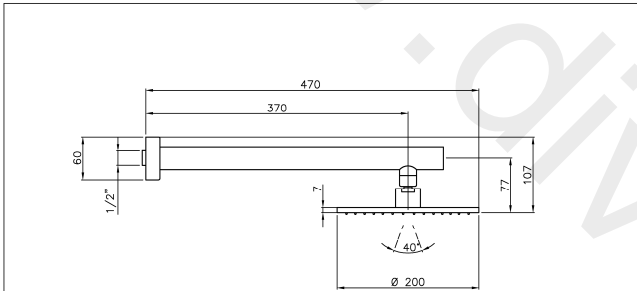

Product dimensions:

- **Overall Height / projection:** 107 mm
- **Exit reach:** 370 mm
- **Exit height:** 77 mm
- **Centre distance(s):** n/a mm

- **Base diameter(s):** 60 mm
- **Product mounted where:** Wall
- **Recommended hole diameter:** n/a mm
- **Min. fitting depth required:** 60 mm
- **Max. surface depth:** n/a mm

Euphoria
circular wall mounted 200mm
showerhead kit

AB2403 v2

abode