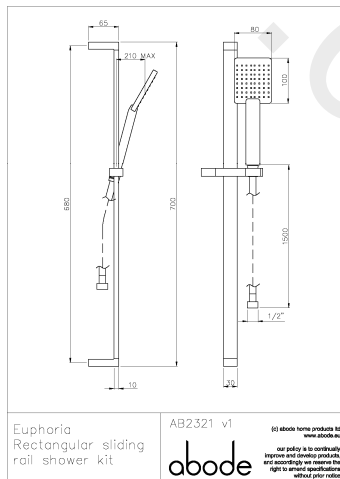

Product dimensions:

- **Overall Height / projection:** 700 mm
- **Exit reach:** 210 mm
- **Exit height:** adjustable mm
- **Centre distance(s):** 682 mm
- **Base diameter(s):** 30x 15 mm
- **Product mounted where:** Wall
- **Recommended hole diameter:** n/a mm
- **Min. fitting depth required:** 35 mm
- **Max. surface depth:** n/a mm