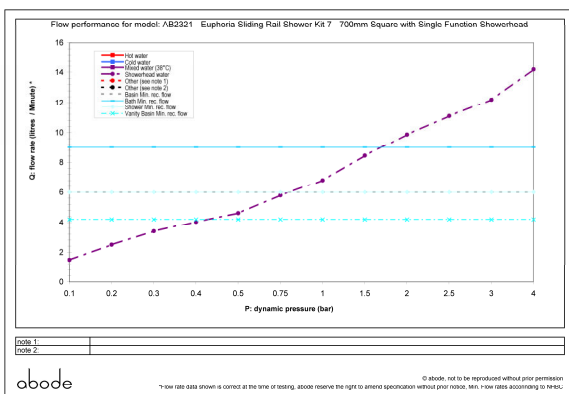

Product flow characteristics:

- **Min / Max water pressure:** 0.75 / 5.5 bar
- **Part G mixed flow rate at 3 bar (l/m):** 12.2
- **Max water temperature:** 70° C
- **Product flow characteristics:** N/a
- **Aerator type:** N/a
- **Includes output diverter?:** No
- **Control valve type:** N/a (n/a)
- **Non return valve position:** no
- **Mesh particle filter size:** n/a
- **Inlet / outlet size:** 1/2" F / 1/2" F
- **Inlet type / length:** N/a / n/a mm
- **Shower hose type / length:** Smoothflex / 1.50 m

Warranty Summary (Full details available on request):

- Materials and workmanship defects warranted for 5 years
- Valves and working parts warranted for 5 years
- Surface warranty defects warranted for 1 year
- O-rings, hoses & gaskets warranted for 1 year

Care instructions:

- Clean the mixers and showers regularly as required, using soap, do not use any other cleaners.
- Regular cleaning will prevent the build up of lime scale and dirt
- After cleaning rinse thoroughly with clean water to remove any cleaner residue
- Residues of liquid soaps, shampoos and shower foams can also cause damage, so rinse with clean water after using, avoid contact with any abrasives